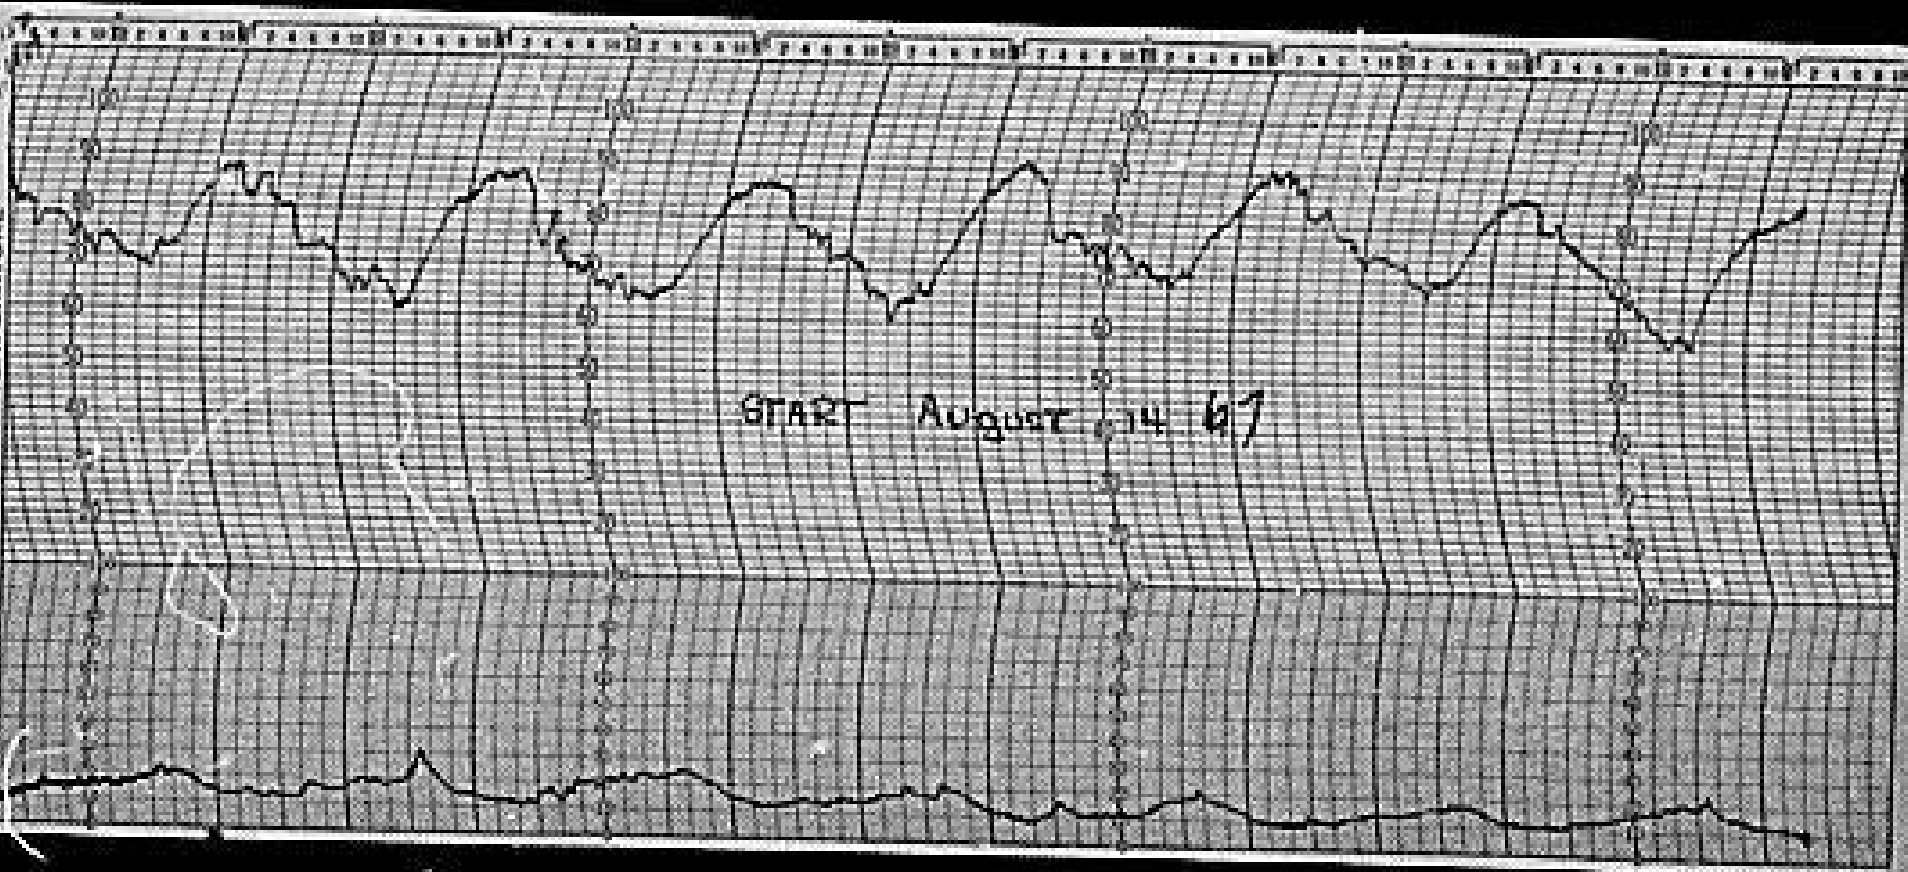

64 2319-3

DEATH VALLEY BATH THERMIST
WITH "PAPER" CALIBRATION

HUMIDITY

TEMPERATURE

START AUGUST 14 67