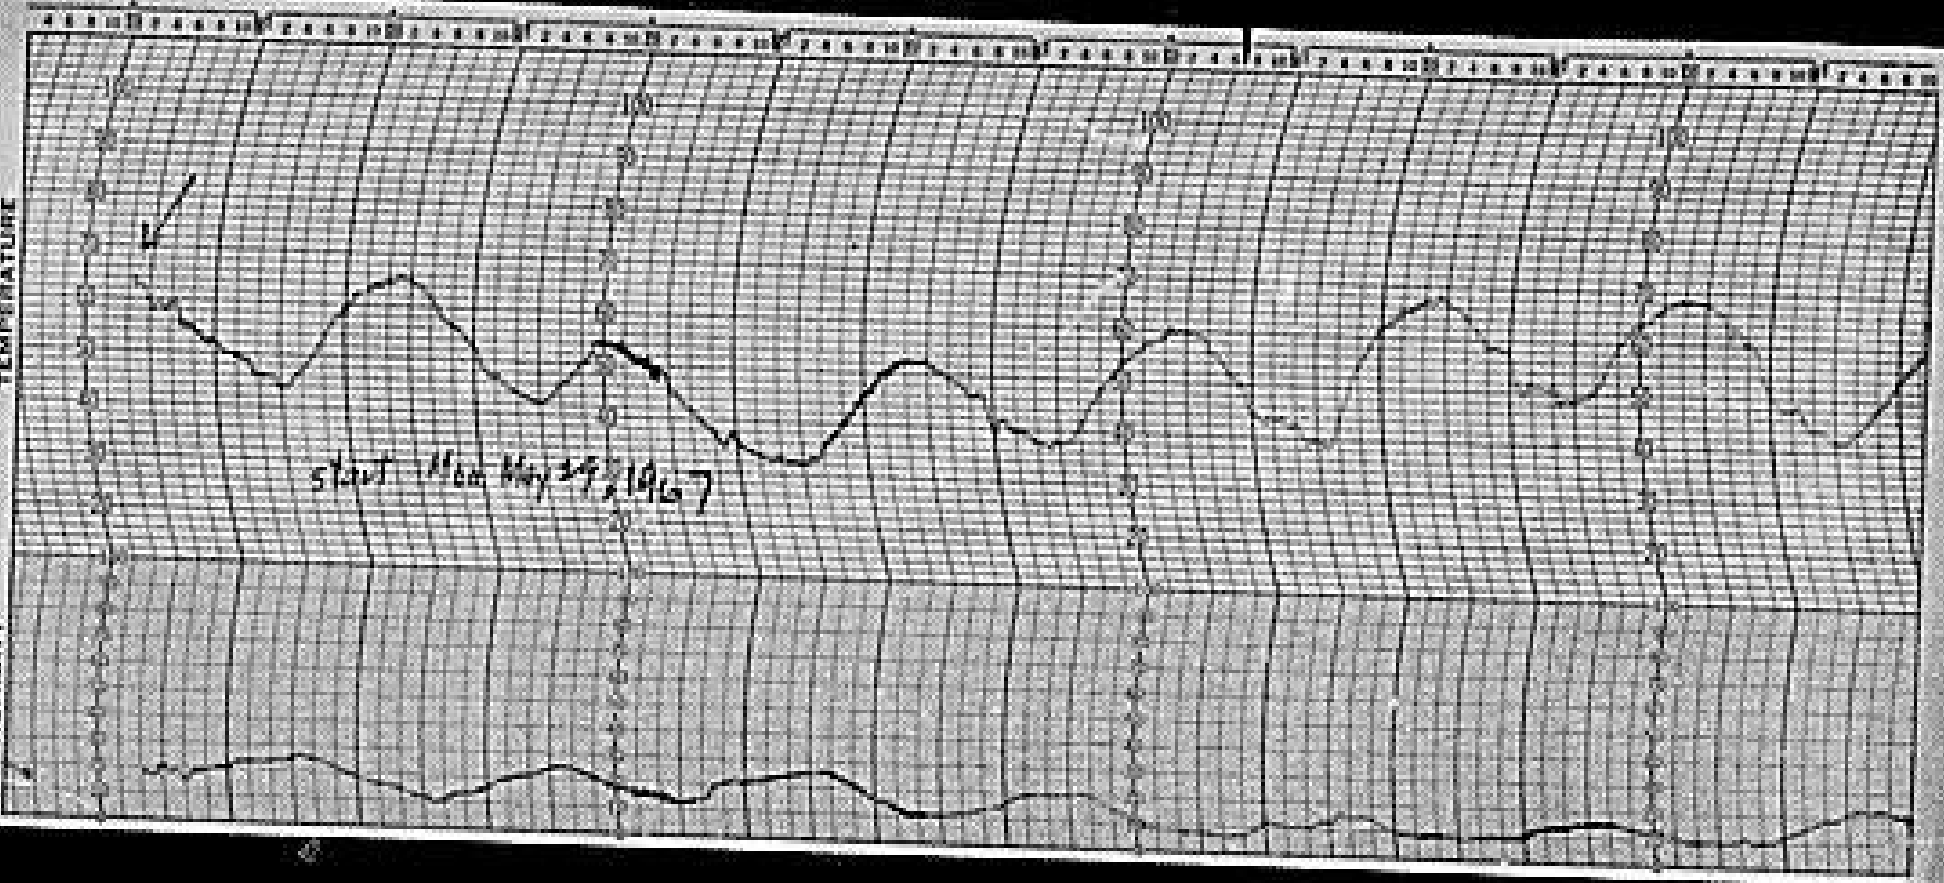

04 2519-7

DEATH VALLEY NATL. MONUMENT
DEATH VALLEY CALIF. WEATHER STATION
WEATHER SERVICE
U.S. DEPT. OF AGRICULTURE

TEMPERATURE

HUMIDITY