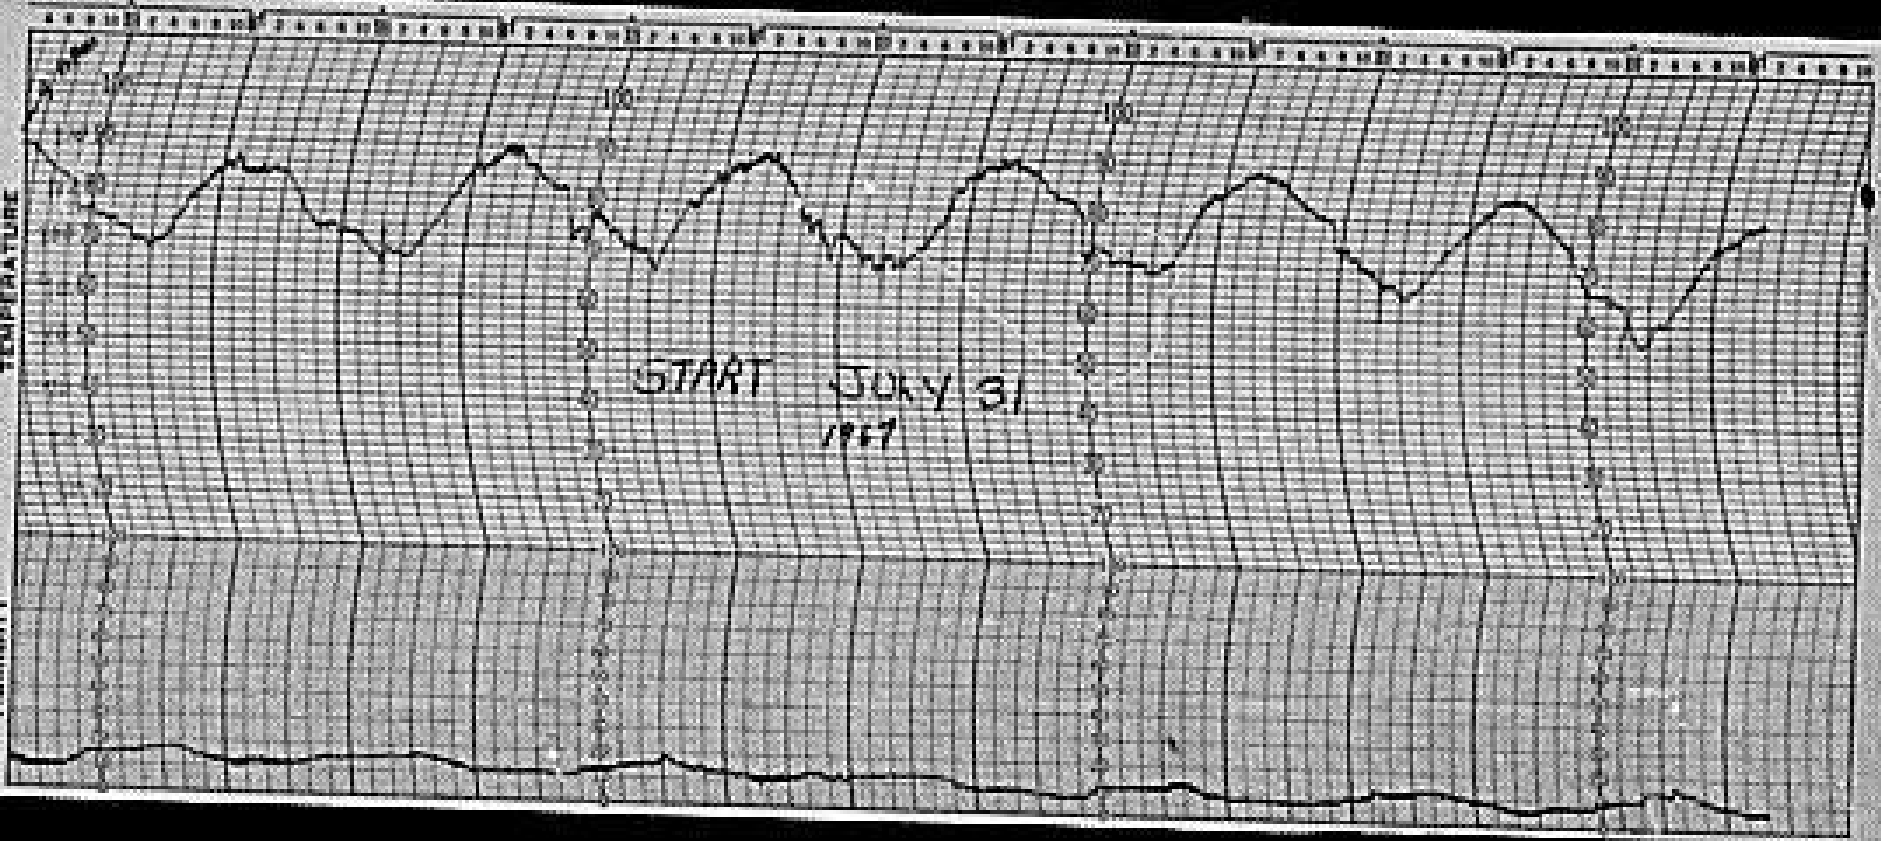

TEMPERATURE

04 2119-7

DEATH VALLET RAY, MOUNT
TO DEATH VALLET, CALIF. 10000 FT. 1967

HUMIDITY

TEMPERATURE

04 2319-7

DEATH VALLEY NATL. MONUMENT
DEATH VALLEY, CALIF. 1967

HUMIDITY