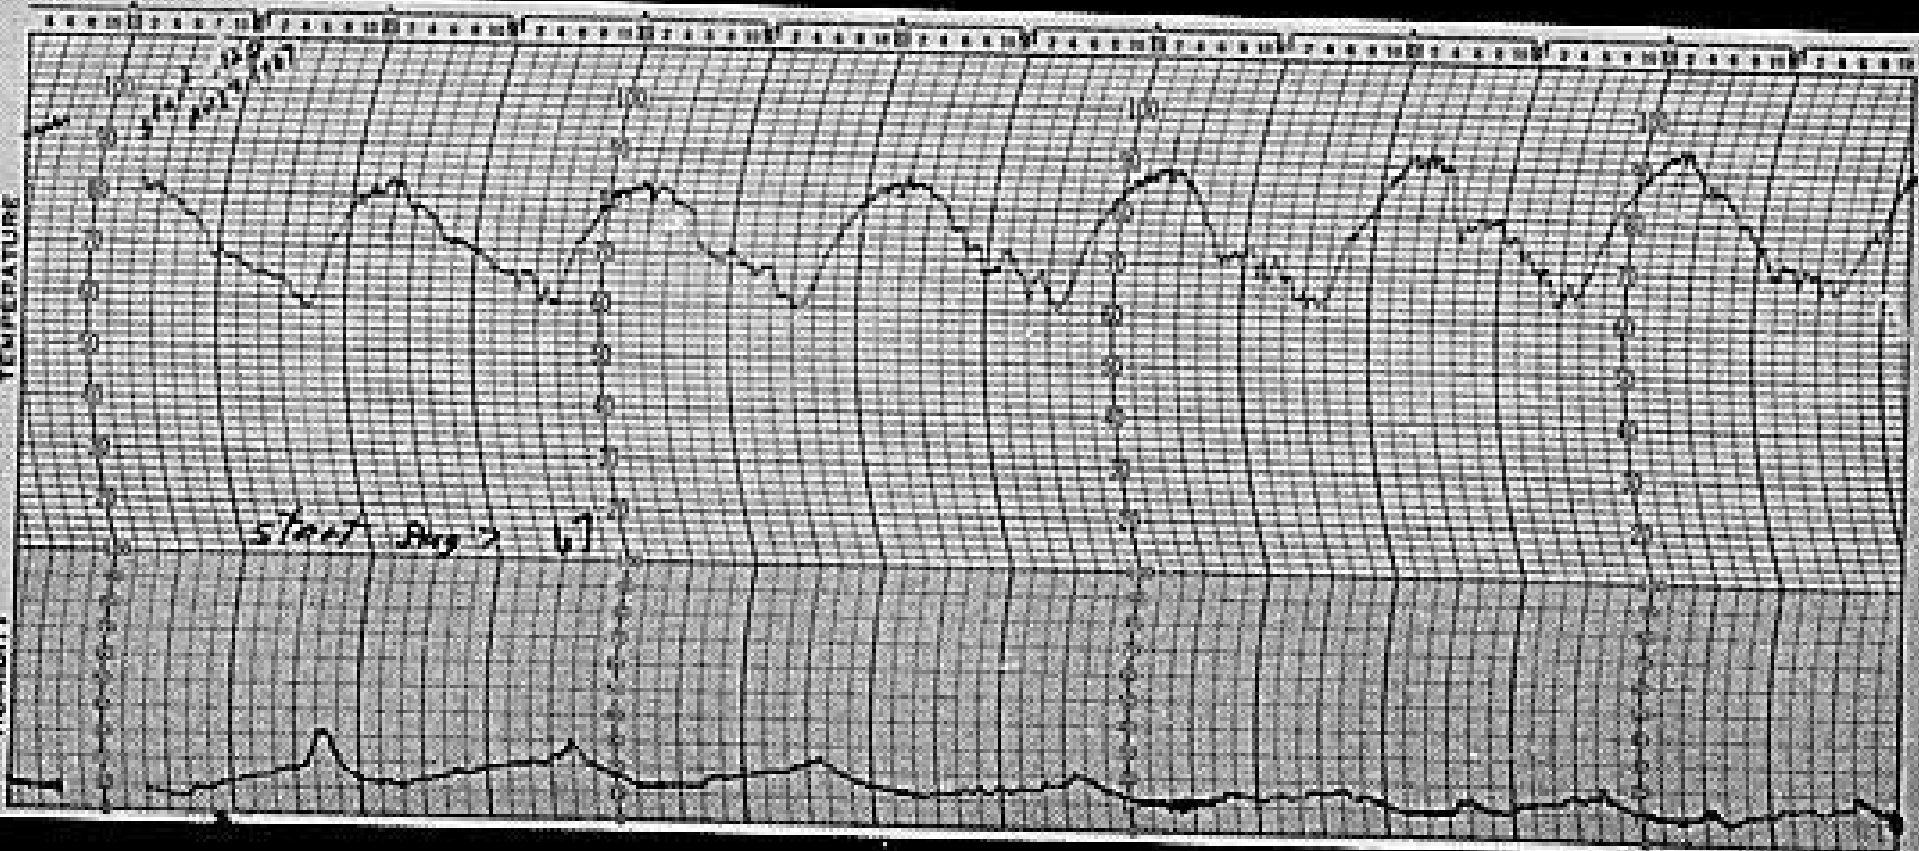

04 2319-7

DEATH VALLEY NATL. MONUMENT
DEATH VALLEY, CALIF. 1967

HUMIDITY

TEMPERATURE