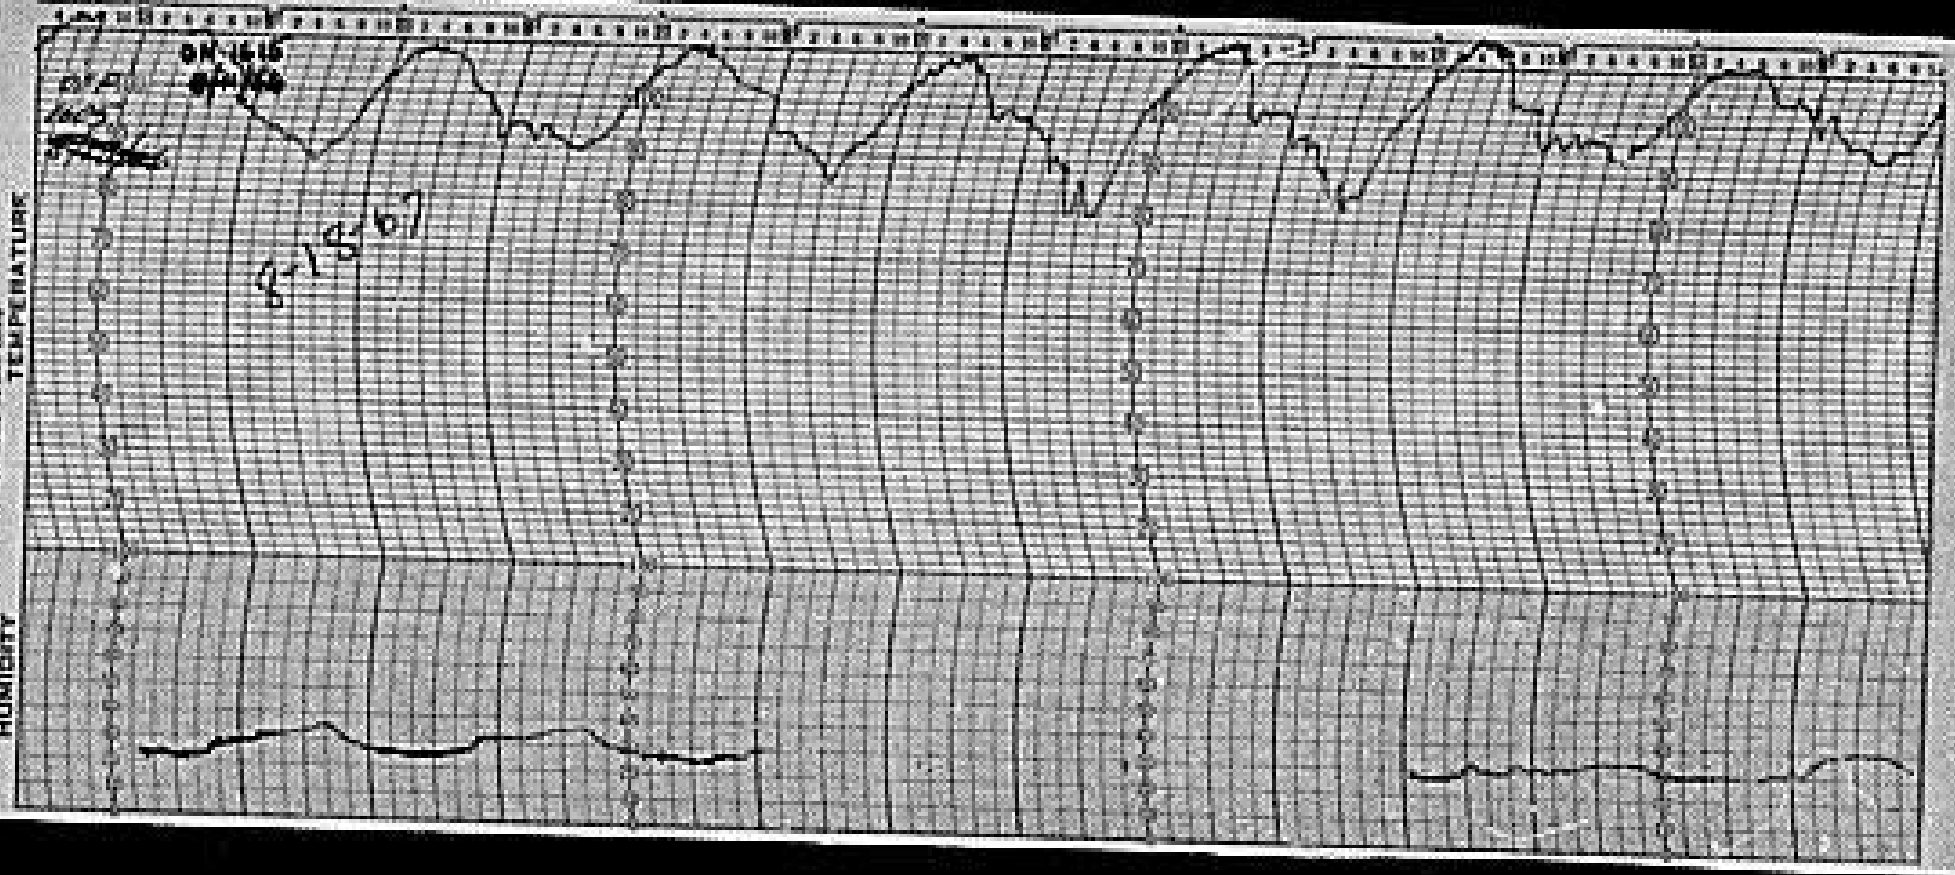

04 2319-7

DEATH VALLEY NATL MONUMENT
DEATH VALLEY CALIF
THERMOGRAPH
HUMIDITY