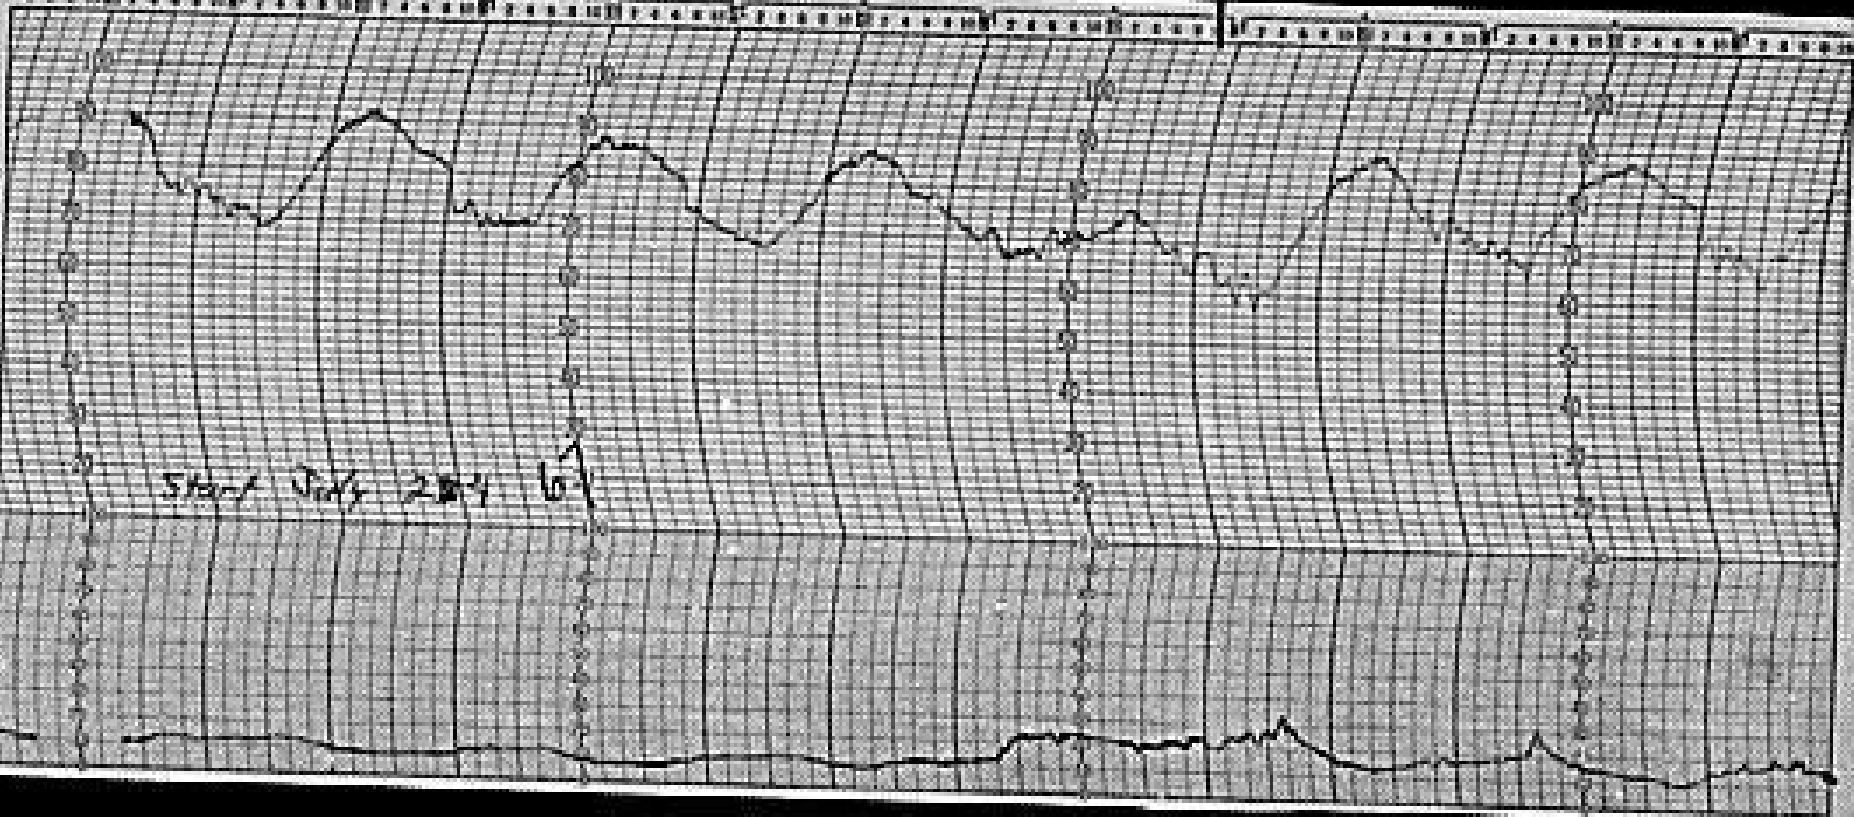

HUMIDITY

TEMPERATURE

04 2319-7

W. PEARL TALLEY BATH, ROBERTSON
BEANS VACUUM, CALIF. 7-23-24

HUMIDITY TEMPERATURE

04 2119-F

SOUTH VALLEY NATL. MONUMENT
DEATH VALLEY, CALIF. THERMOGRAPH
No. 2119

HUMIDITY