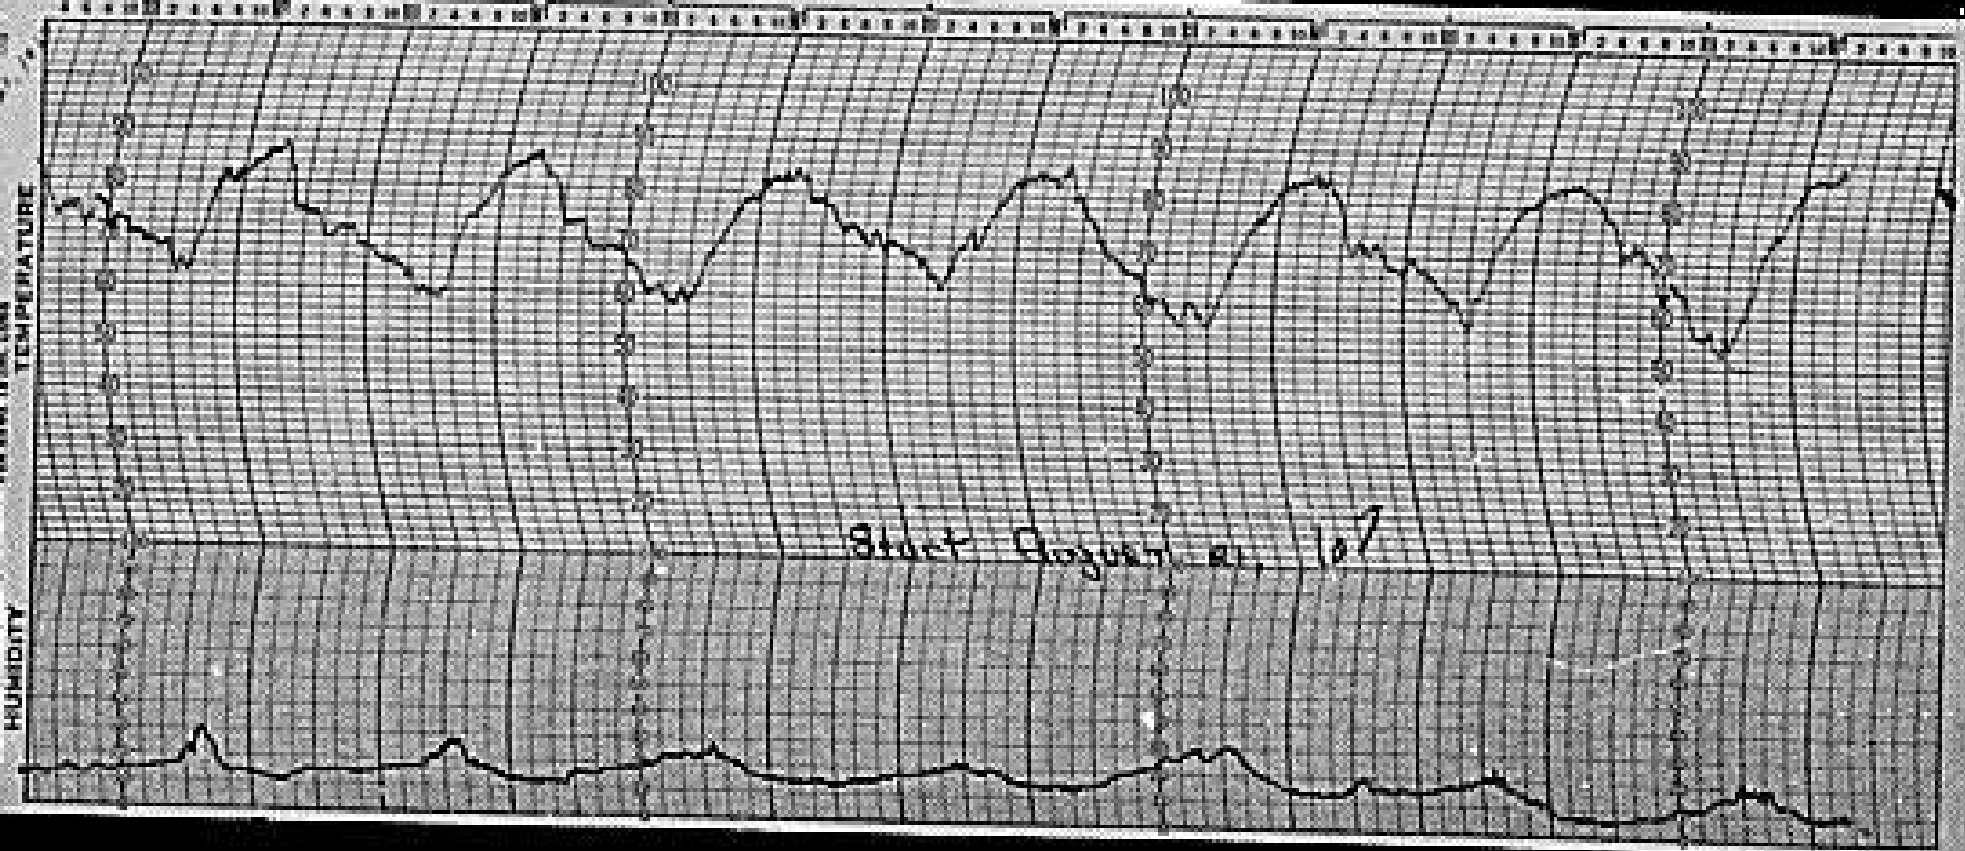

TEMPERATURE

START AUGUST 14 67

04 2319-7

DEATH VALLEY NATL MONUMENT
DEATH VALLEY CALIF
THERMOGRAPH
HUMIDITY

04 2319-7

DEATH VALLEY NATL. MONUMENT
DEATH VALLEY, CALIF. 1957
HUMIDITY

Start August 21, 1957

04 2314-7