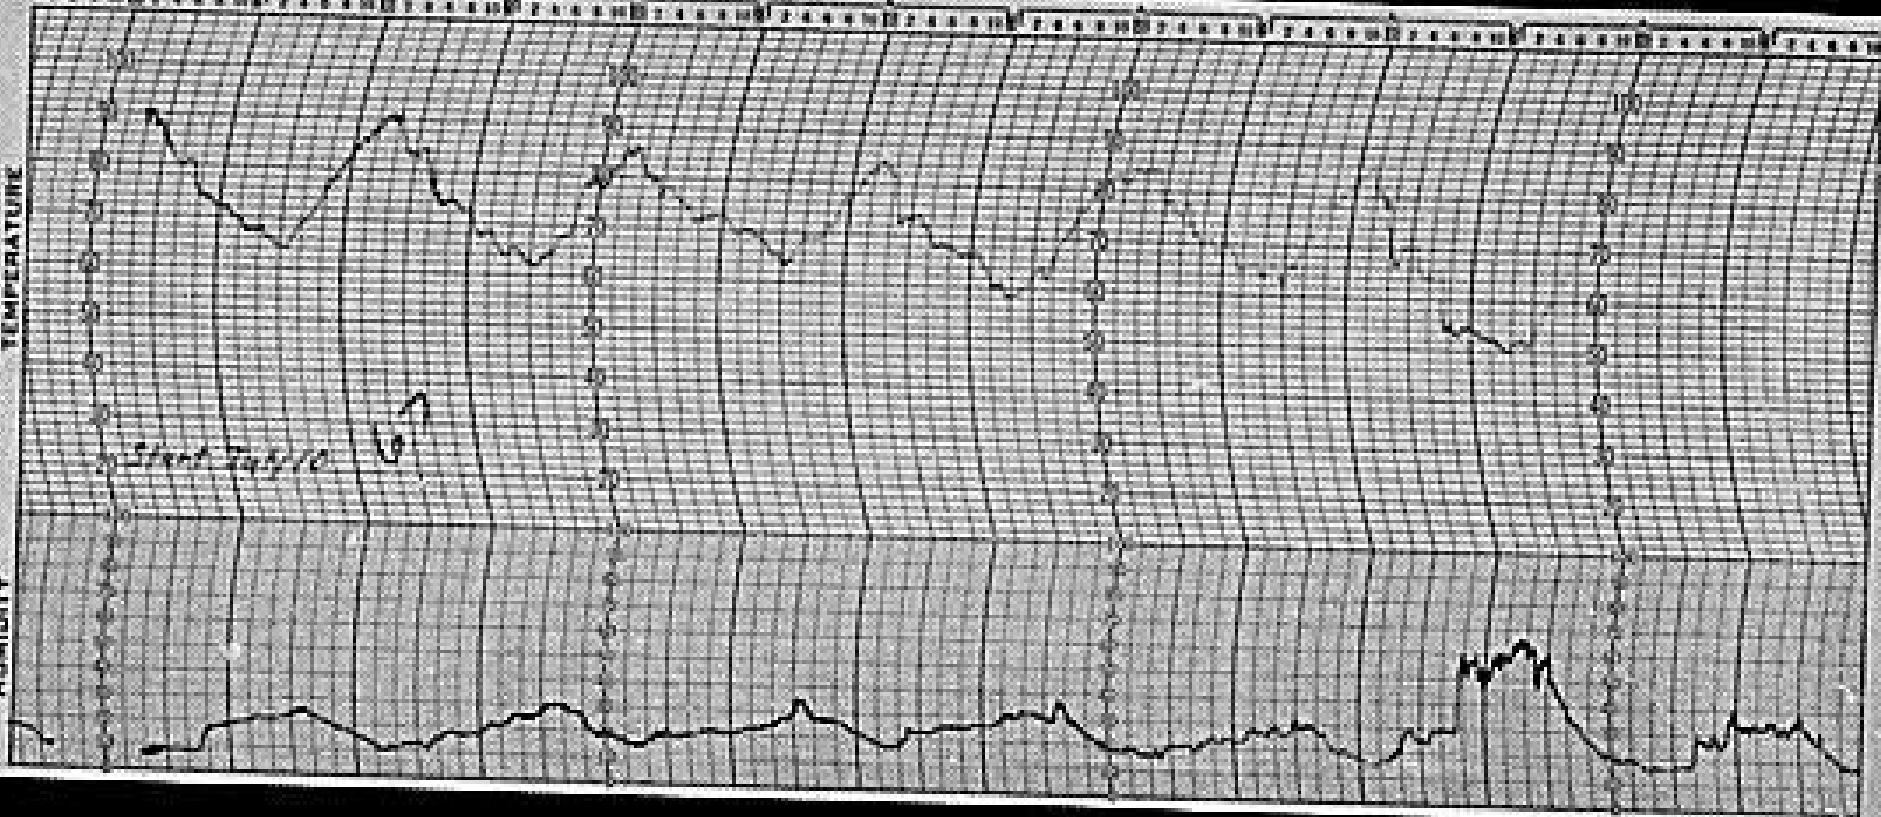

TEMPERATURE

04 2319-7

DEATH PALLET BATH CURRENT
W/ DEATH PALLET. CALIF. PHOTOGRAPH

HUMIDITY

TEMPERATURE

Start 2/10 6:30

04 2319-7

DEATH VALLEY NATL. MONUMENT
MOUNTAIN PASS, CALIF. THERMOGRAPH
FOR 100 FT. L. 1000