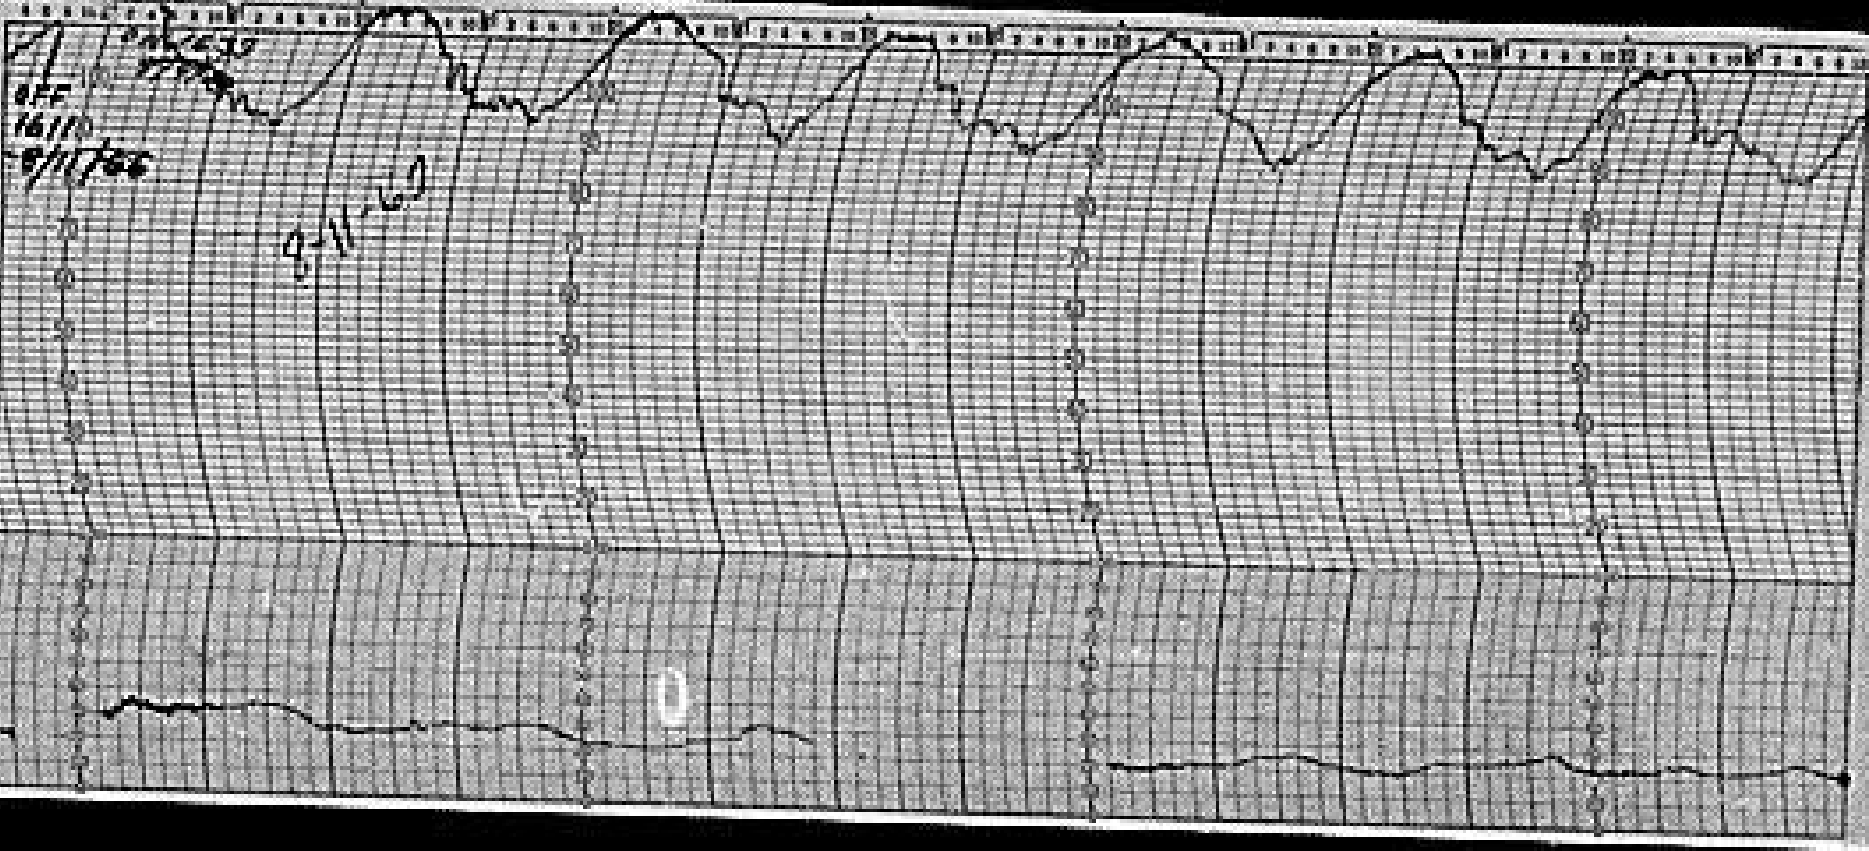

TEMPERATURE

04 2319-7

DEATH VALLEY NATL. MONUMENT
DEATH VALLEY CALIF. U.S. GEOLOGICAL SURVEY

HUMIDITY

TEMPERATURE

64 2319-3

DEATH VALLEY BATH THERMIST
WITH "PAPER" CALIBRATION

HUMIDITY