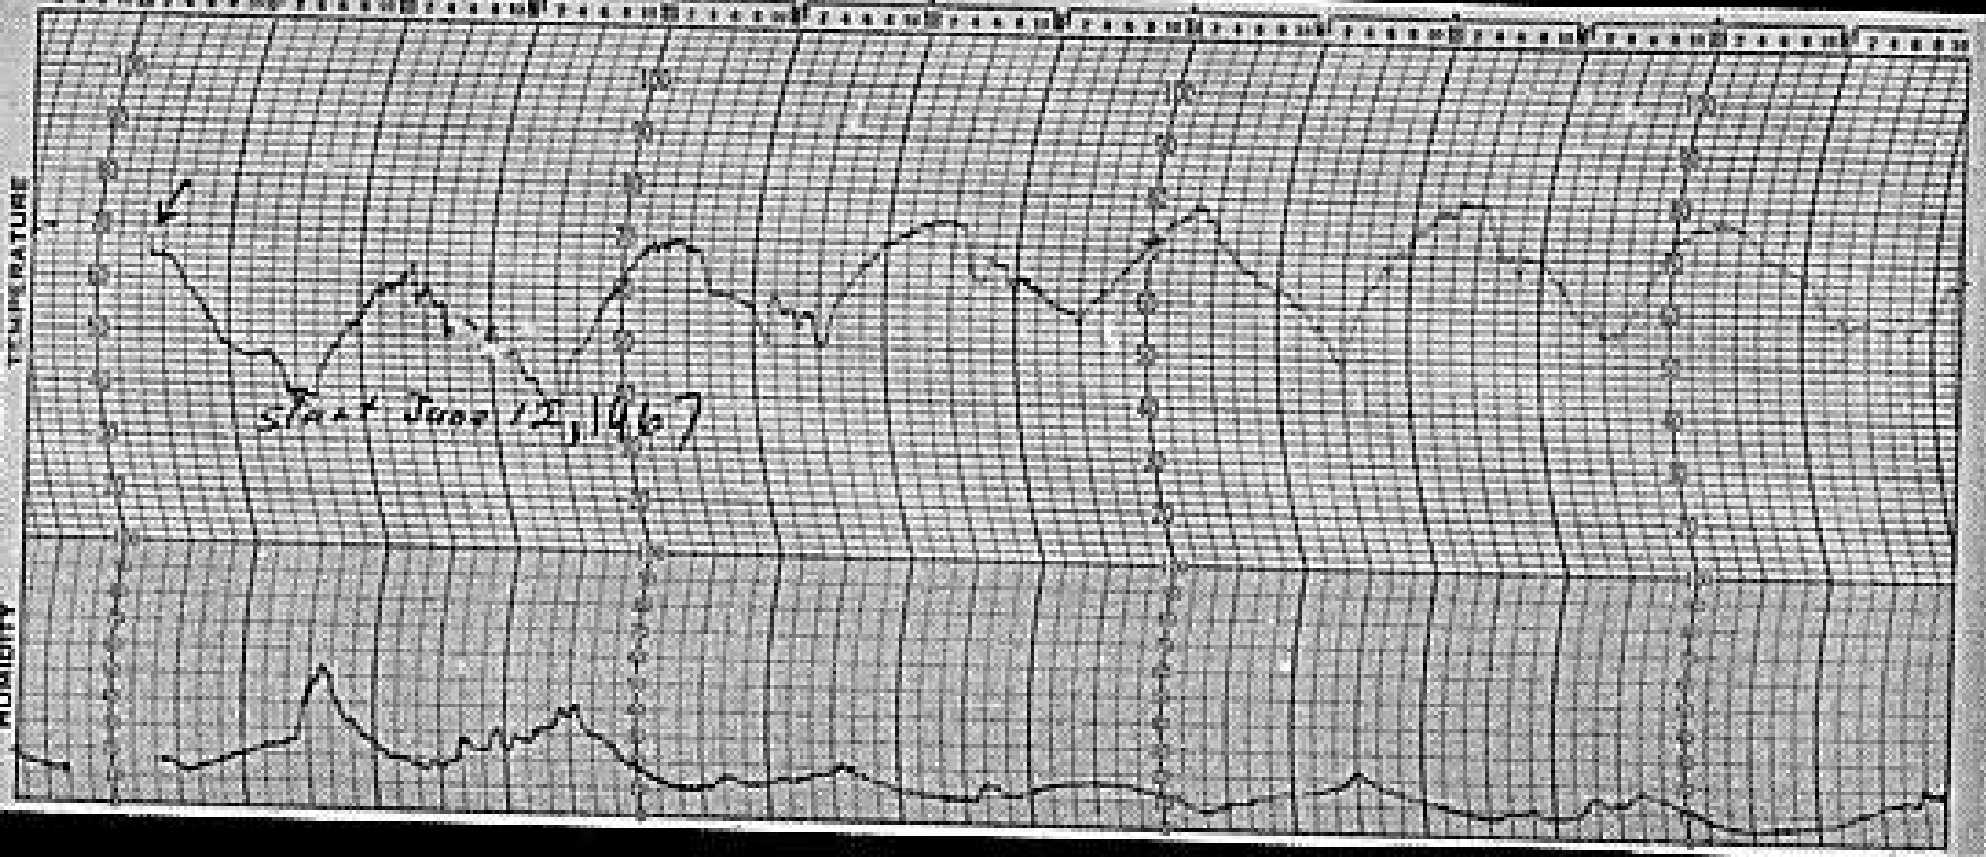

TEMPERATURE

HUMIDITY

6-5-67

DEATH VALLEY NATL. MONUMENT
DEATH VALLEY, CALIF. 1967
HUMIDITY

NOVEMBER 1974 HYGRO-THERMOGRAPH

1/16" 1000' 10' 1000'

DEATH VALLEY NATL MONUMENT TEMPERATURE

DEATH VALLEY, CALIF. 94330