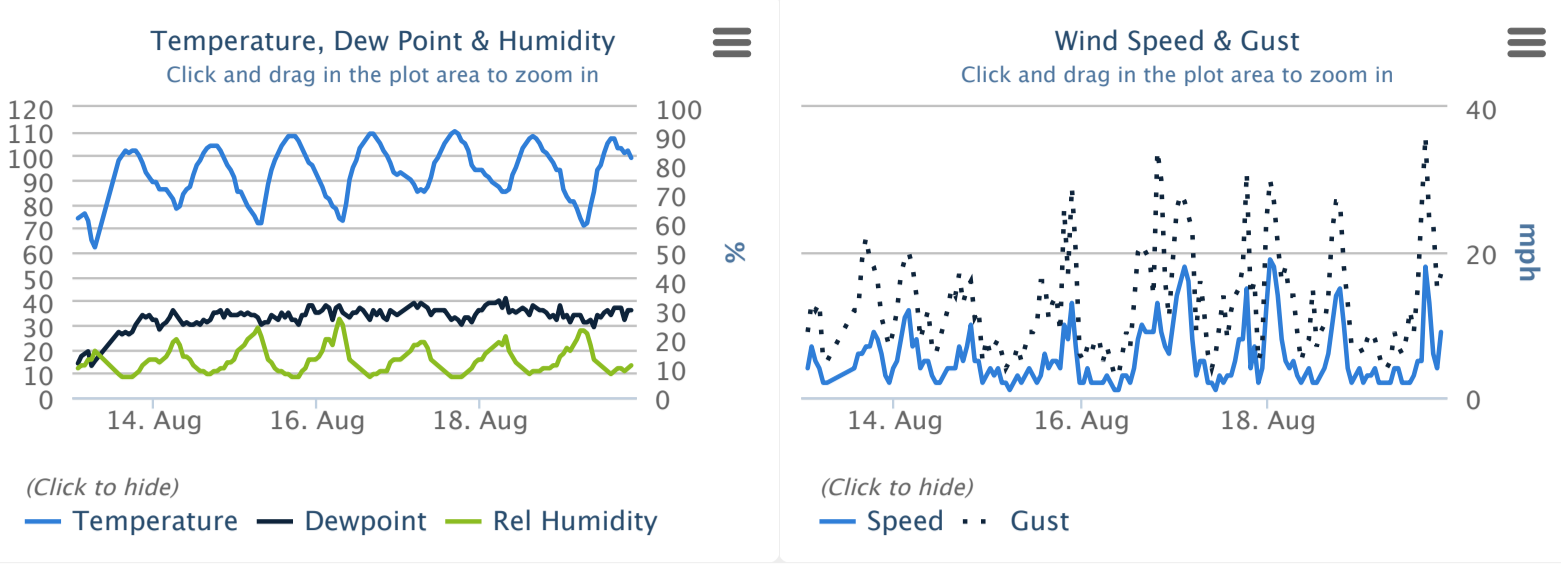

Weather Conditions For: EUREKA VALLEY, CA, TT184 (RAWS) Elev: 2975 ft.; Lat/Lon: 37.176250/-117.788494 Current Time: Aug 19 9:33 pm PDT

Current Weather Hazards For This Area: Excessive Heat Warning

Table with columns: Date (PDT), Temp (F), Dew Point (F), Relative Humidity (%), Wind Direction, Wind Speed (MPH), Solar Radiation (W/m²), Solar Pct of psbl, Precip Accumulated (inches), 1 Hour Precip (inches), 3 Hour Precip (inches), 6 Hour Precip (inches), 24 Hour Precip (inches). Rows contain hourly weather data from August 17 to August 19.