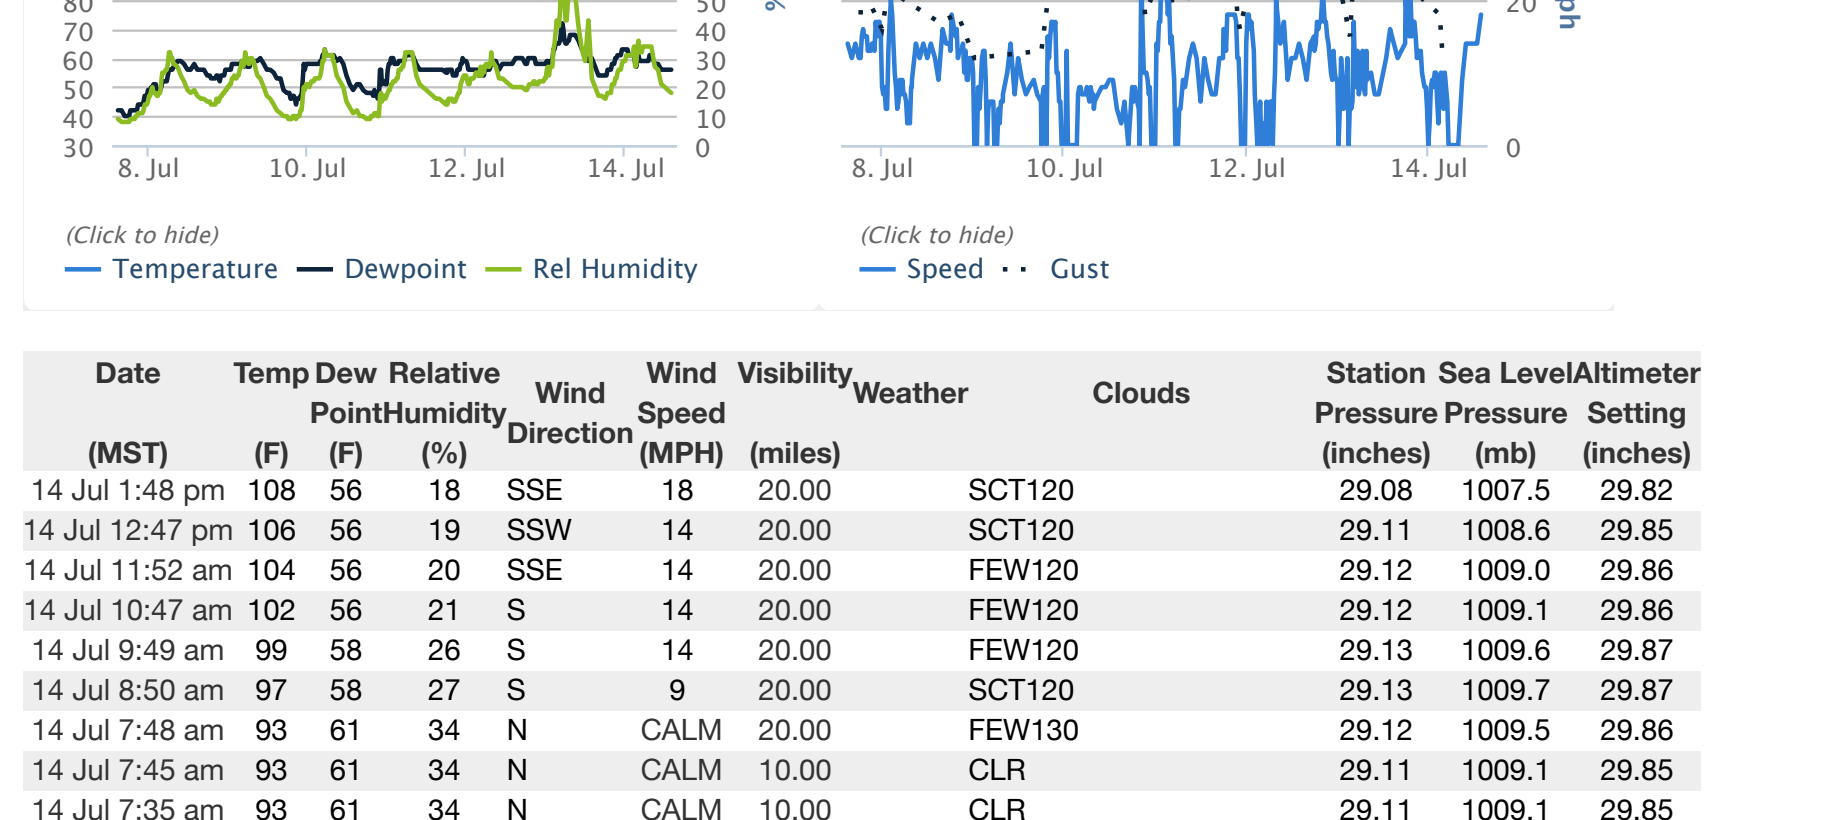

Weather Conditions for: Bullhead City Laughlin/Bullhead International Airport, AZ, KIFP (NWS/FAA - VEF) Elev: 696 ft., Lat/Lon: 35.15750/-114.55944 Current Time: Jul 14 2:30 pm MST

Table with columns: Date, Temp, Dew, Relative, Wind, Wind, Visibility, Weather, Clouds, Station, Sea Level, Altimeter. Contains hourly weather data from July 14 1:48 pm to July 7 1:52 pm.