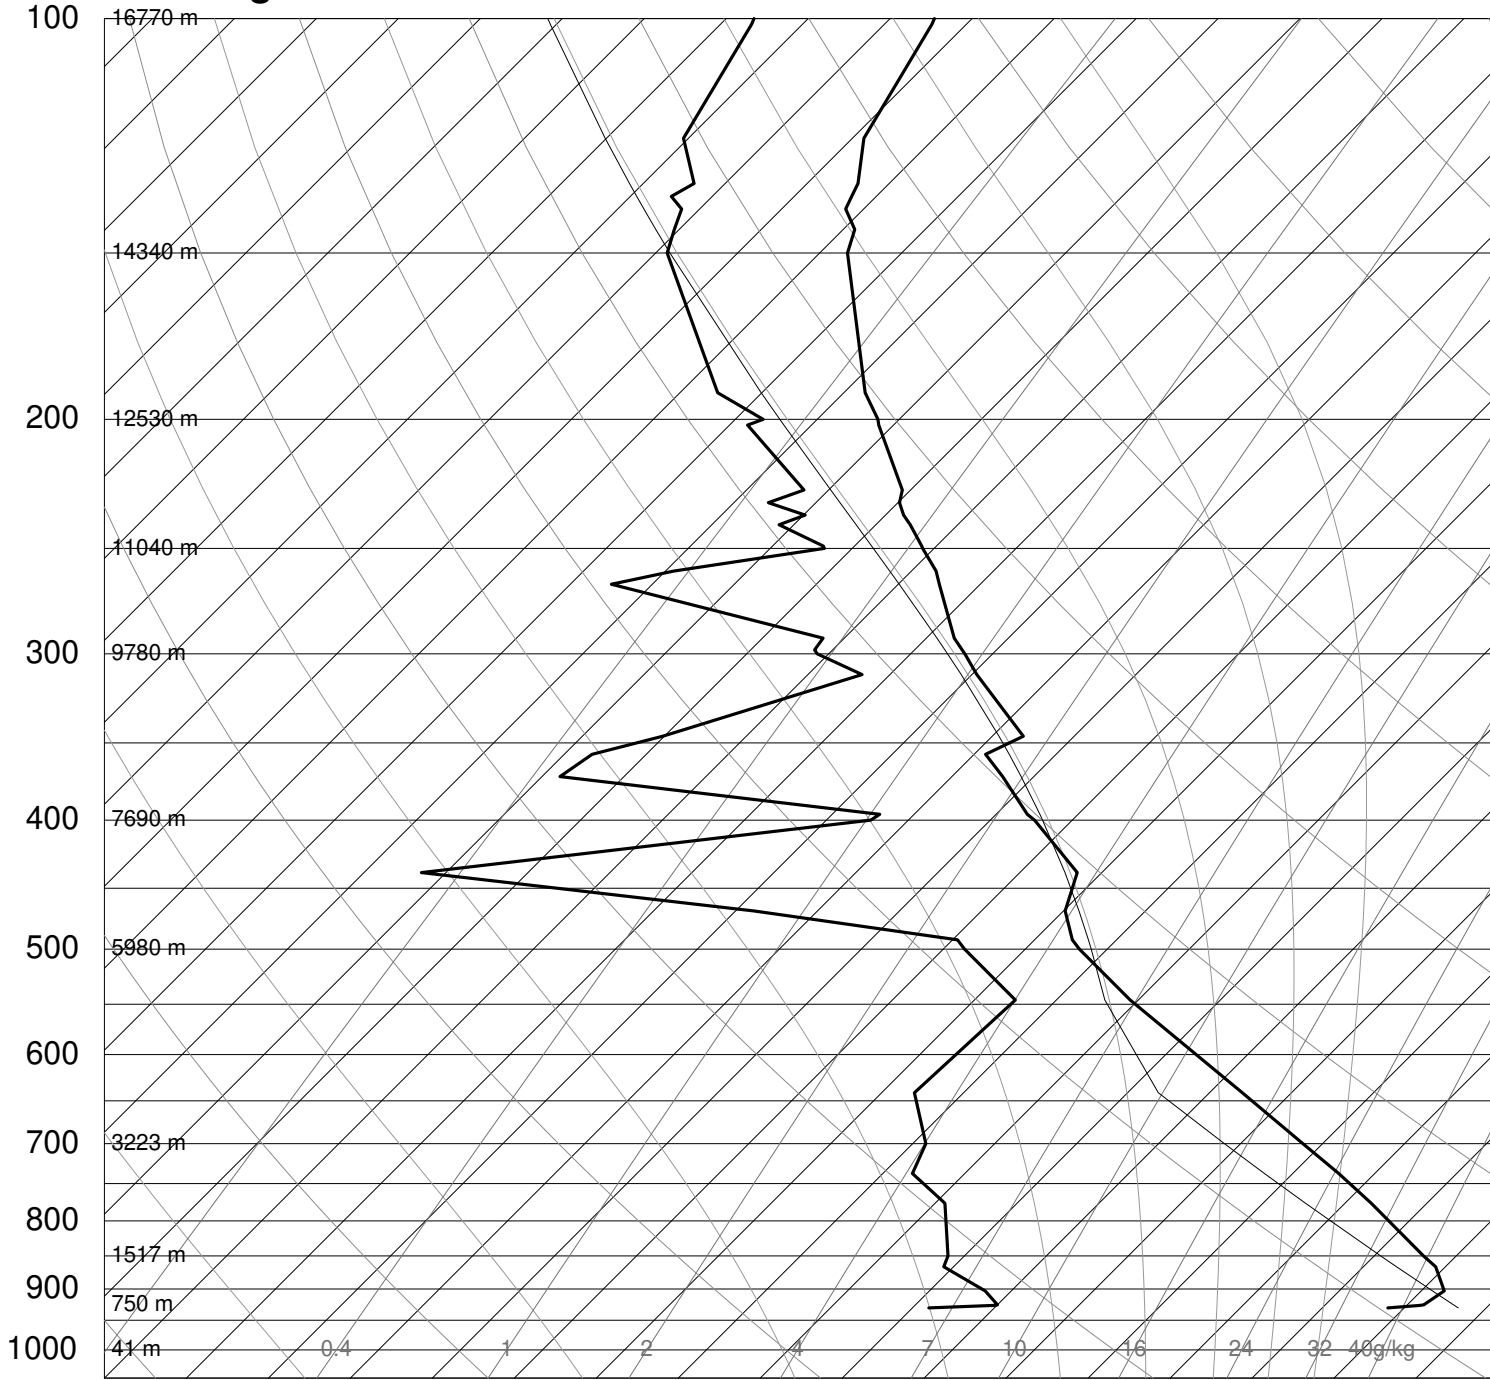

72388 VEF Las Vegas

| | |
|------|-------|
| SLAT | 36.05 |
| SLON | |
| SELV | 697.0 |
| SHOW | -0.02 |
| LIFT | -0.79 |
| LFTV | -1.16 |
| SWET | 116.0 |
| KINX | 20.70 |
| CTOT | 10.70 |
| VTOT | 39.70 |
| TOTL | 50.40 |
| CAPE | 63.63 |
| CAPV | 98.78 |
| CINS | -566. |
| CINV | -488. |
| EQLV | 351.5 |
| EQTV | 350.7 |
| LFCT | 514.6 |
| LFCV | 521.3 |
| BRCH | 8.60 |
| BRCV | 13.36 |
| LCLT | 275.5 |
| LCLP | 605.8 |
| LCLE | 342.2 |
| MLTH | 317.9 |
| MLMR | 7.61 |
| THCK | 5939. |
| PWAT | 22.20 |