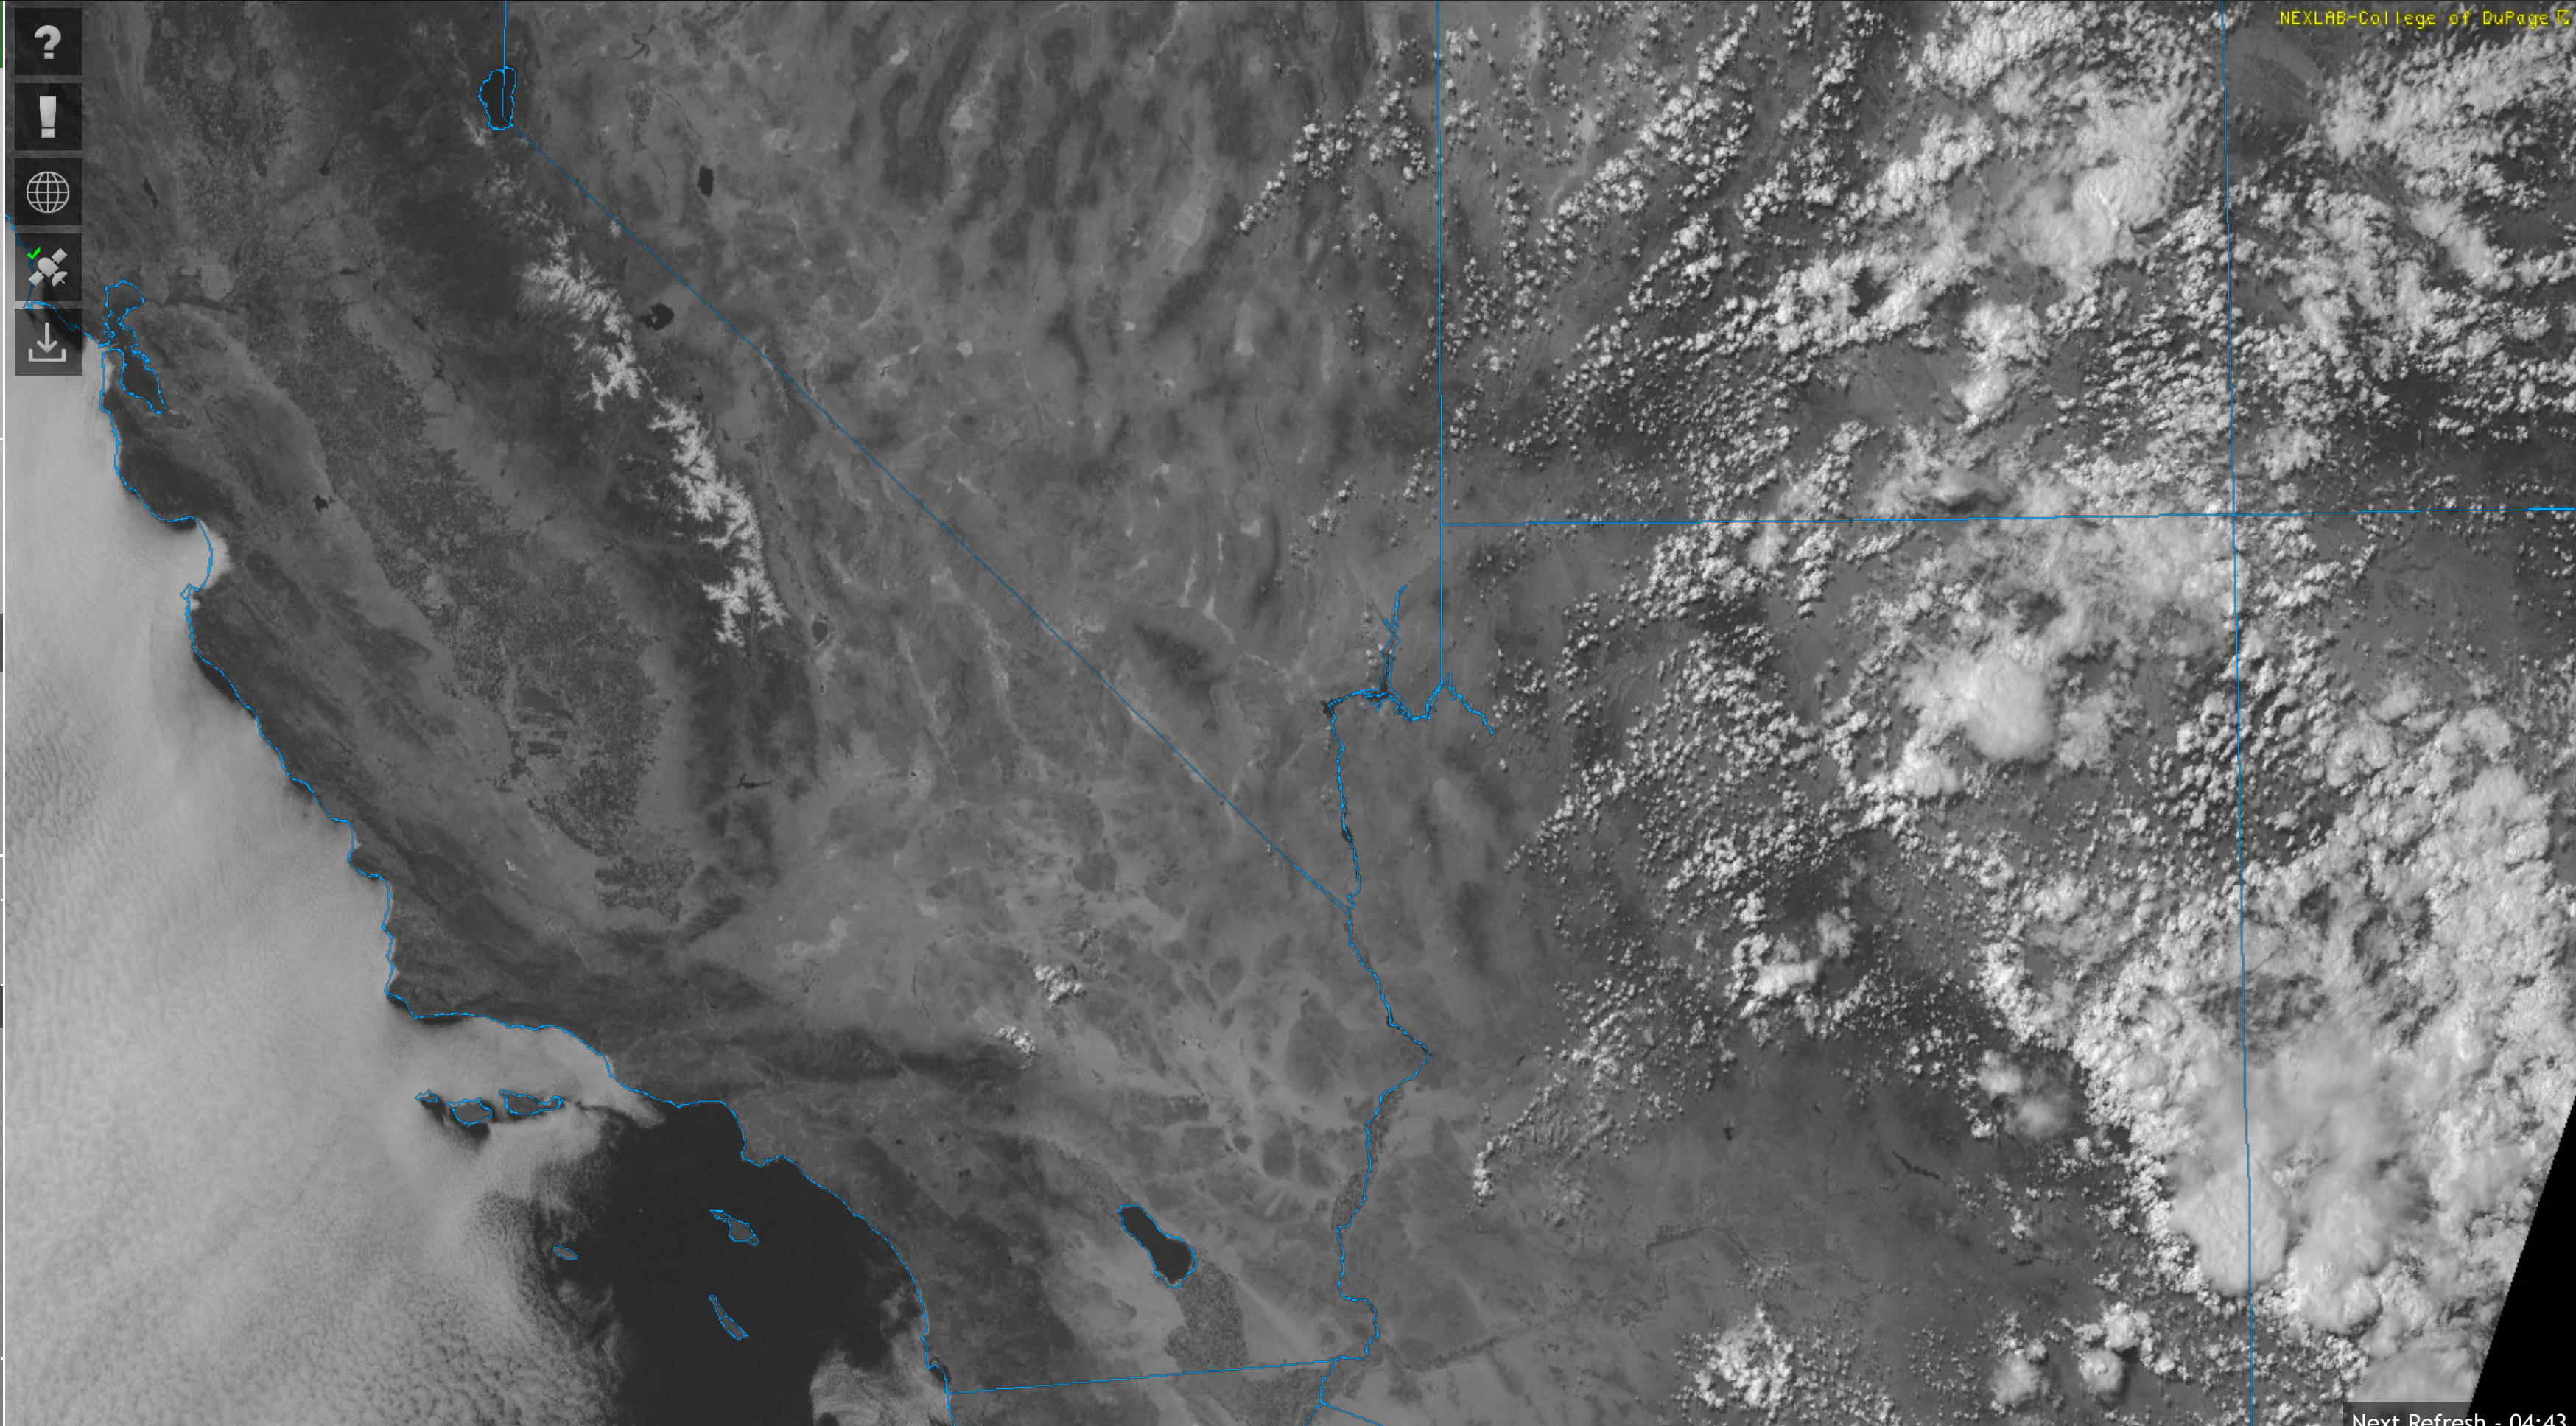

NEXLAB Satellite and Radar

Possible_by_Unidata Disclaimer/FAQ

Select a Sector Category:

View Global Sectors

View Continental Sectors

View Regional Sectors

View Sub-Regional Sectors

View Localized Sectors

View Mesoscale Floater Sectors

Select a Product:

NEXRAD Radar

Mosaic Radar

Dual-Pol NEXRAD

ABI Bands

- 01: Visible (blue)   02: Visible (red)
- 03: Veggie (NIR)   04: Cirrus (NIR)
- 05: Snow/Ice (NIR)   06: Particle Size (NIR)
- 07: Shortwave IR   08: Upper-level WV
- 09: Mid-level WV   10: Lower-level WV
- 11: CLD Top Phase   12: Ozone
- 13: Clean (LWIR)   14: Long-wave IR
- 15: Dirty (LWIR)   16: CO2 (LWIR)

RGB Color Products

- True-Color   Airmass
- "Natural" Color   "Natural" Color-Fire
- NT Microphysics   Day Cloud Phase
- Simple WV*   Sandwich

Choose Number of Frames:

- 6   12   24
- 48   96   200

Choose Frame Interval:

- All   2n   4n   6n   12n

Change Slider Type:

- Roll   Drag

NEXLAB-College of DuPage

Next Refresh - 04:43

4

Move Slider or Click Play to Animate