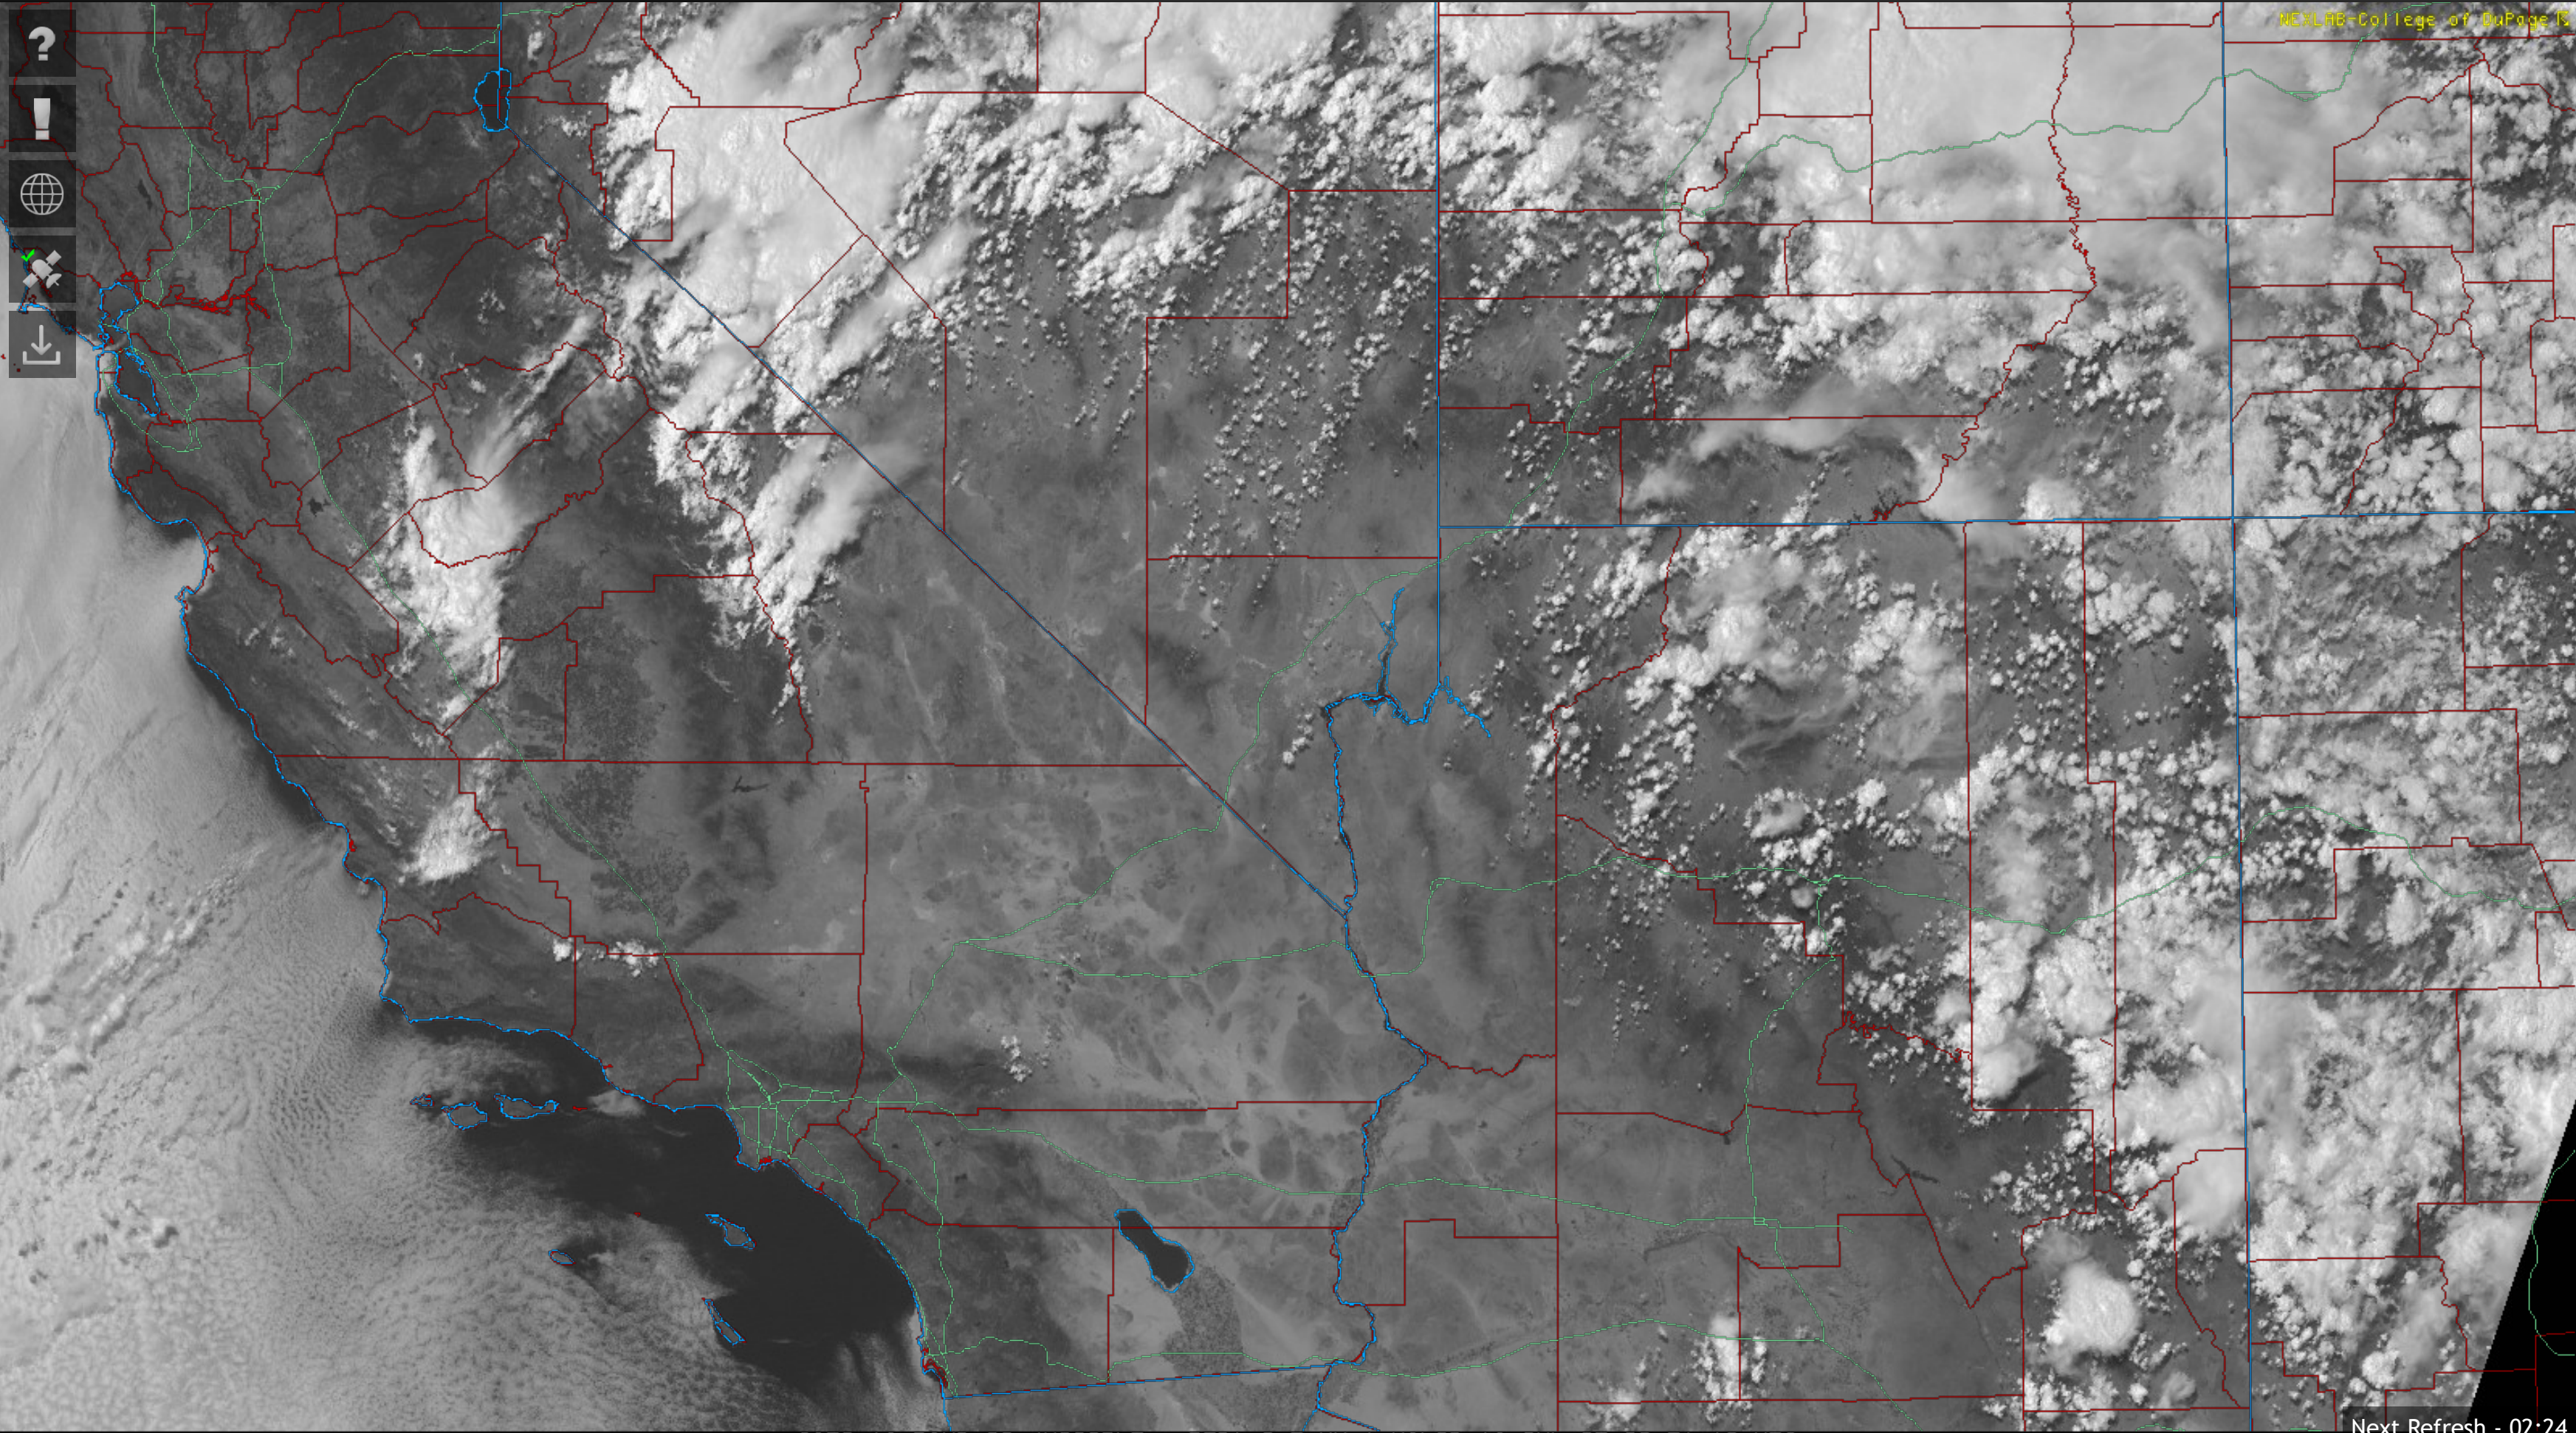

View Mesoscale Floater Sectors

Select a Product:

NEXRAD Radar

Mosaic Radar Dual-Pol NEXRAD

ABI Bands

- 01: Visible (blue) 02: Visible (red)
- 03: Veggie (NIR) 04: Cirrus (NIR)
- 05: Snow/Ice (NIR) 06: Particle Size (NIR)
- 07: Shortwave IR 08: Upper-level WV
- 09: Mid-level WV 10: Lower-level WV
- 11: CLD Top Phase 12: Ozone
- 13: Clean (LWIR) 14: Long-wave IR
- 15: Dirty (LWIR) 16: CO2 (LWIR)

- All 2n 4n 6n 12n

Change Slider Type:

- Roll Drag

GOES-18 BAND 02 (VISIBLE - RED) 0.5 KM | VALID 18 JUL 23 22:31:19 UTC

Move Slider or Click Play to Animate

15

Next Refresh - 02:24