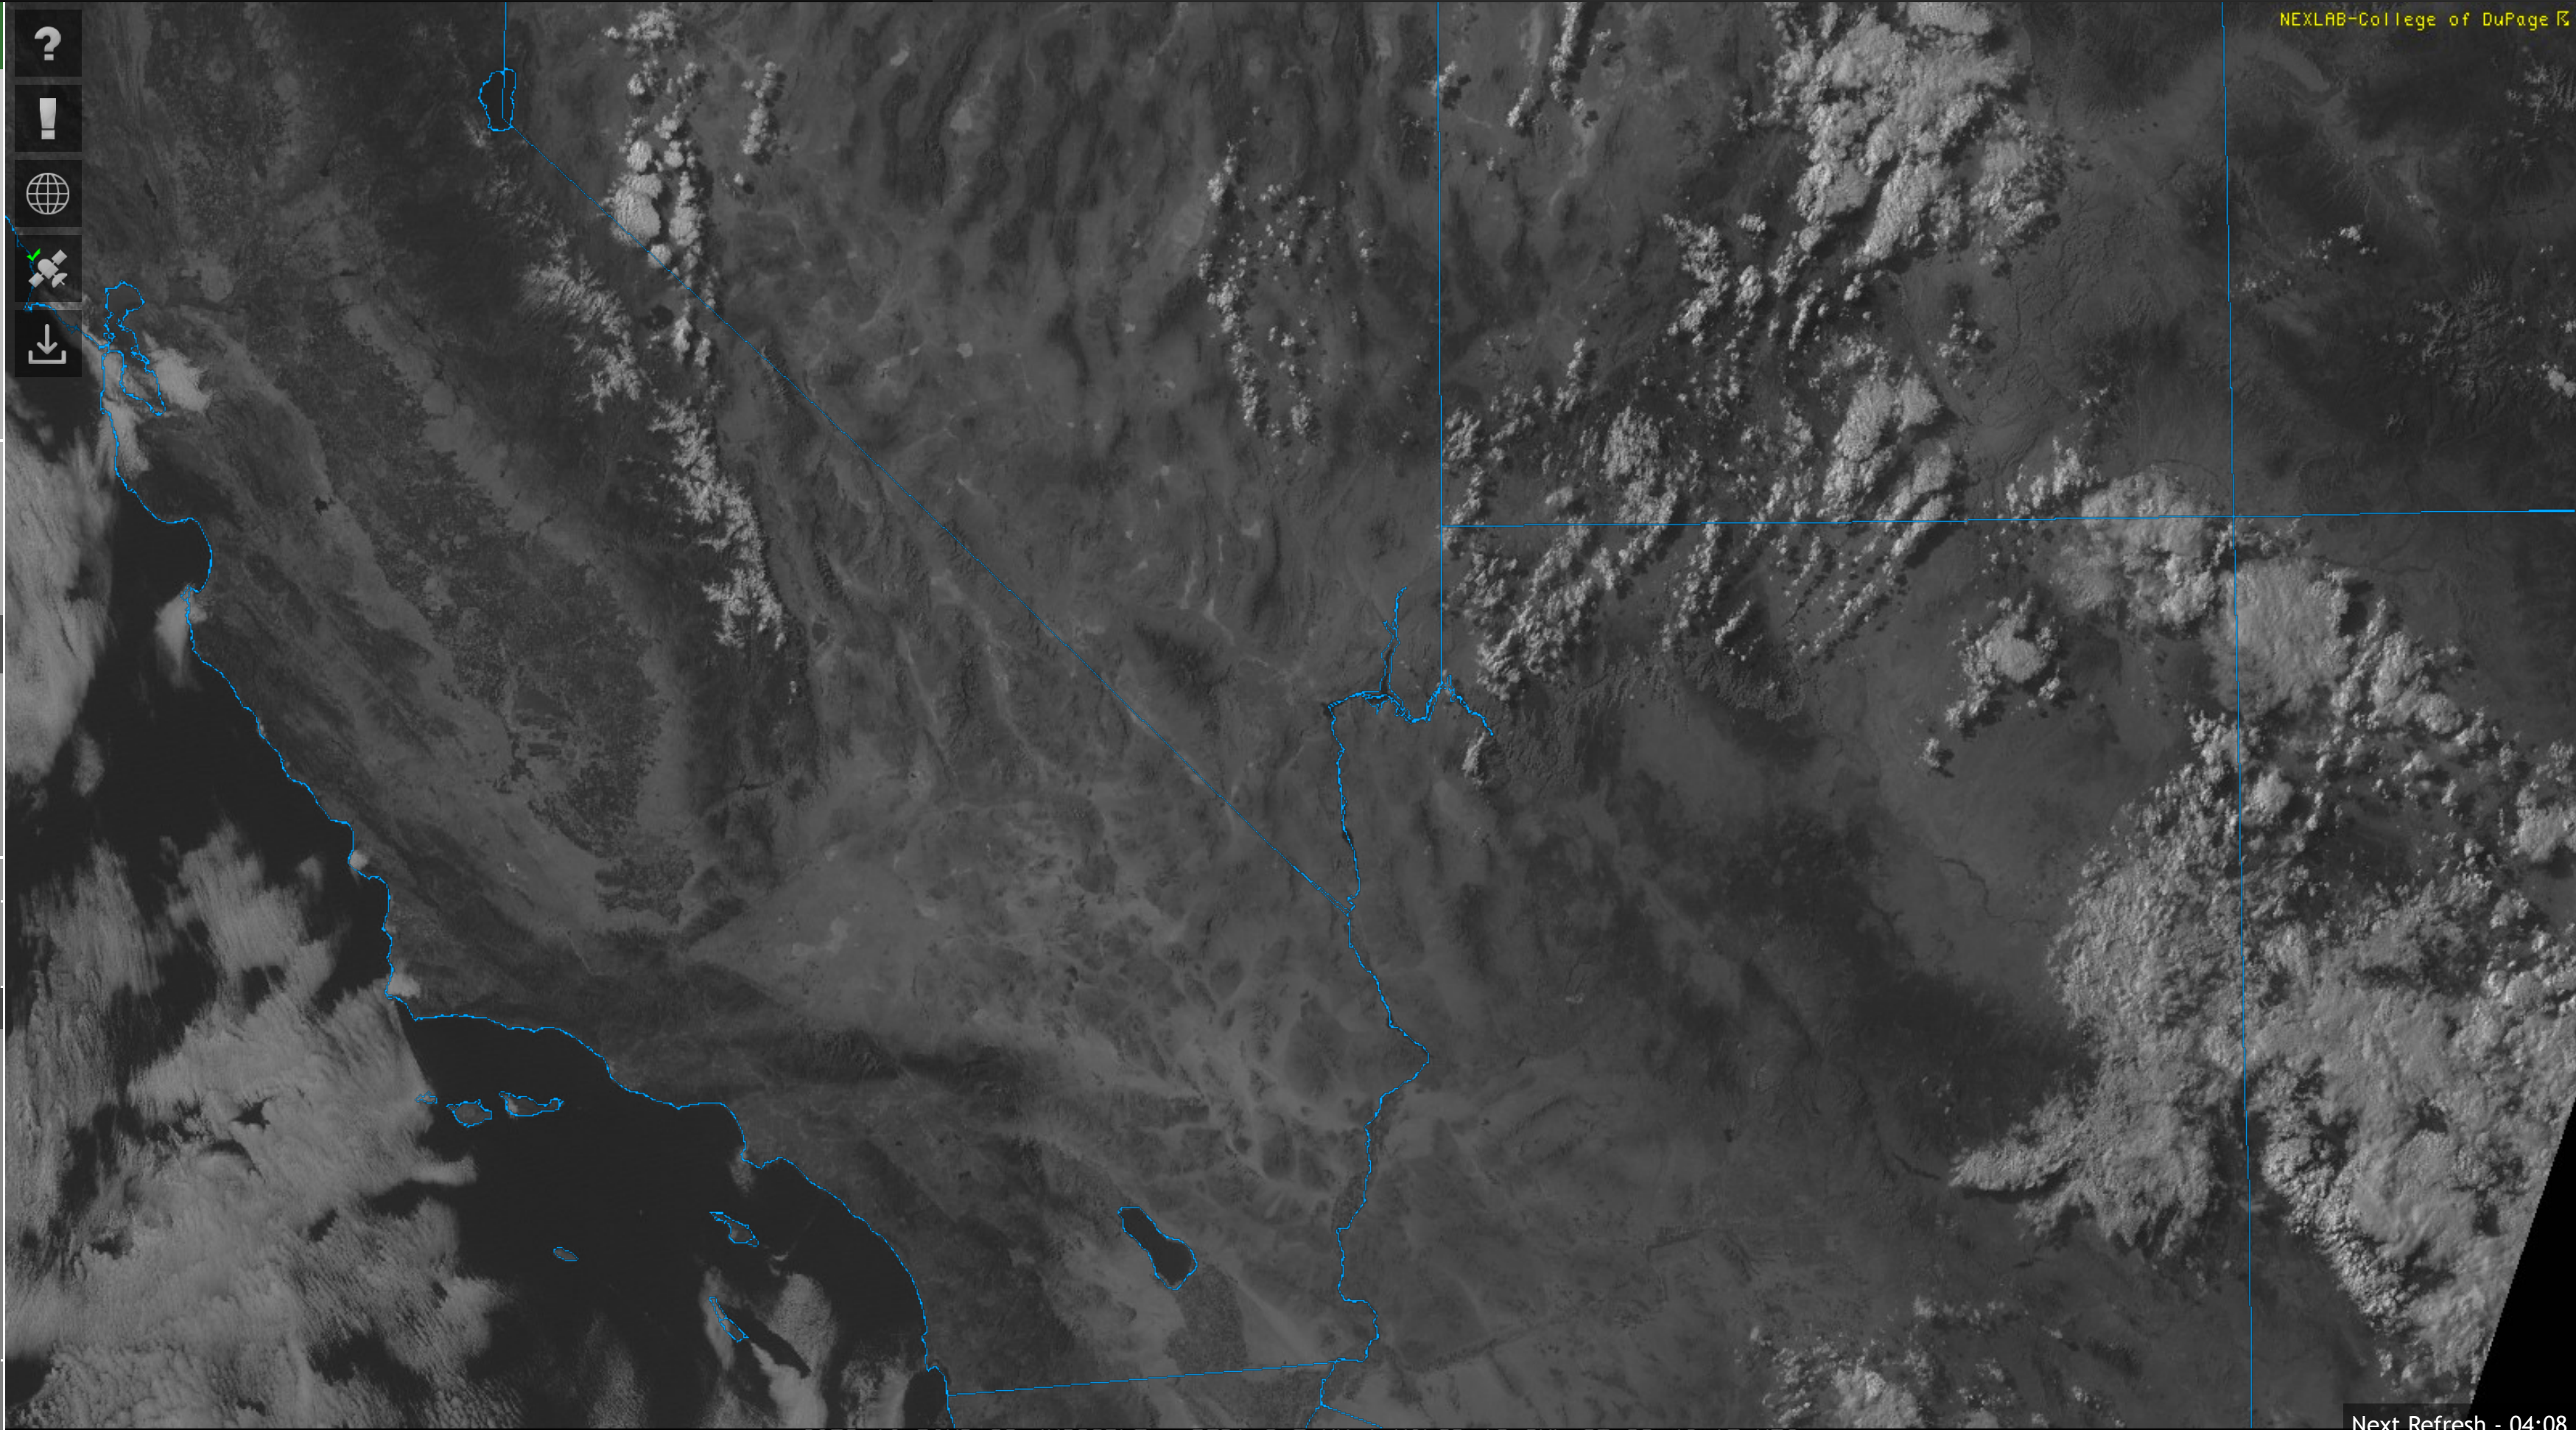

View Mesoscale Floater Sectors

Select a Product:

NEXRAD Radar

Mosaic Radar

Dual-Pol NEXRAD

ABI Bands

- 01: Visible (blue)
- 02: Visible (red)
- 03: Veggie (NIR)
- 04: Cirrus (NIR)
- 05: Snow/Ice (NIR)
- 06: Particle Size (NIR)
- 07: Shortwave IR
- 08: Upper-level WV
- 09: Mid-level WV
- 10: Lower-level WV
- 11: CLD Top Phase
- 12: Ozone
- 13: Clean (LWIR)
- 14: Long-wave IR
- 15: Dirty (LWIR)
- 16: CO2 (LWIR)

- All
- 2n
- 4n
- 6n
- 12n

Change Slider Type:

- Roll
- Drag

- ?
- !
- 🌐
- 🗺️
- 📄

GOES-18 BAND 02 (VISIBLE - RED) 0.5 KM | VALID 10 JUL 23 00:46:17 UTC

Next Refresh - 04:08

1

Move Slider or Click Play to Animate