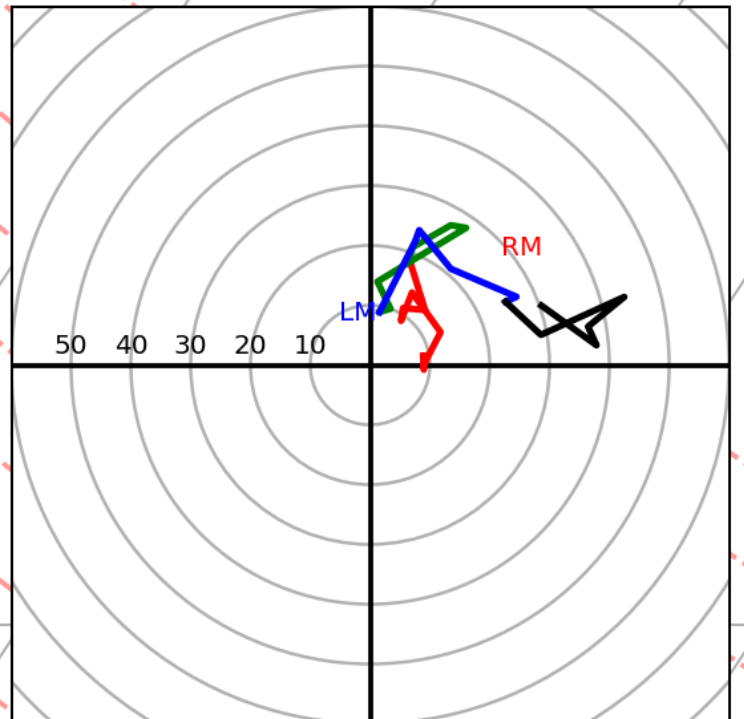

T(F) 105 Td 35 LI 7.4 SWT 36 K 19 TT 36 Pw(cm) 1.60 CAPE 0.0 CIN 0.0 Bmin -5.0 Tc 122 CELL 230/28 SREH 60 VGP 0.00

SKEW-T/LOG-P VALID 0000 UTC 07/11/2023 KVEF Lat = 36.05, Lon = -115.18 TTA, TTBB, PPBB, TTCC, TTDD, PPDD