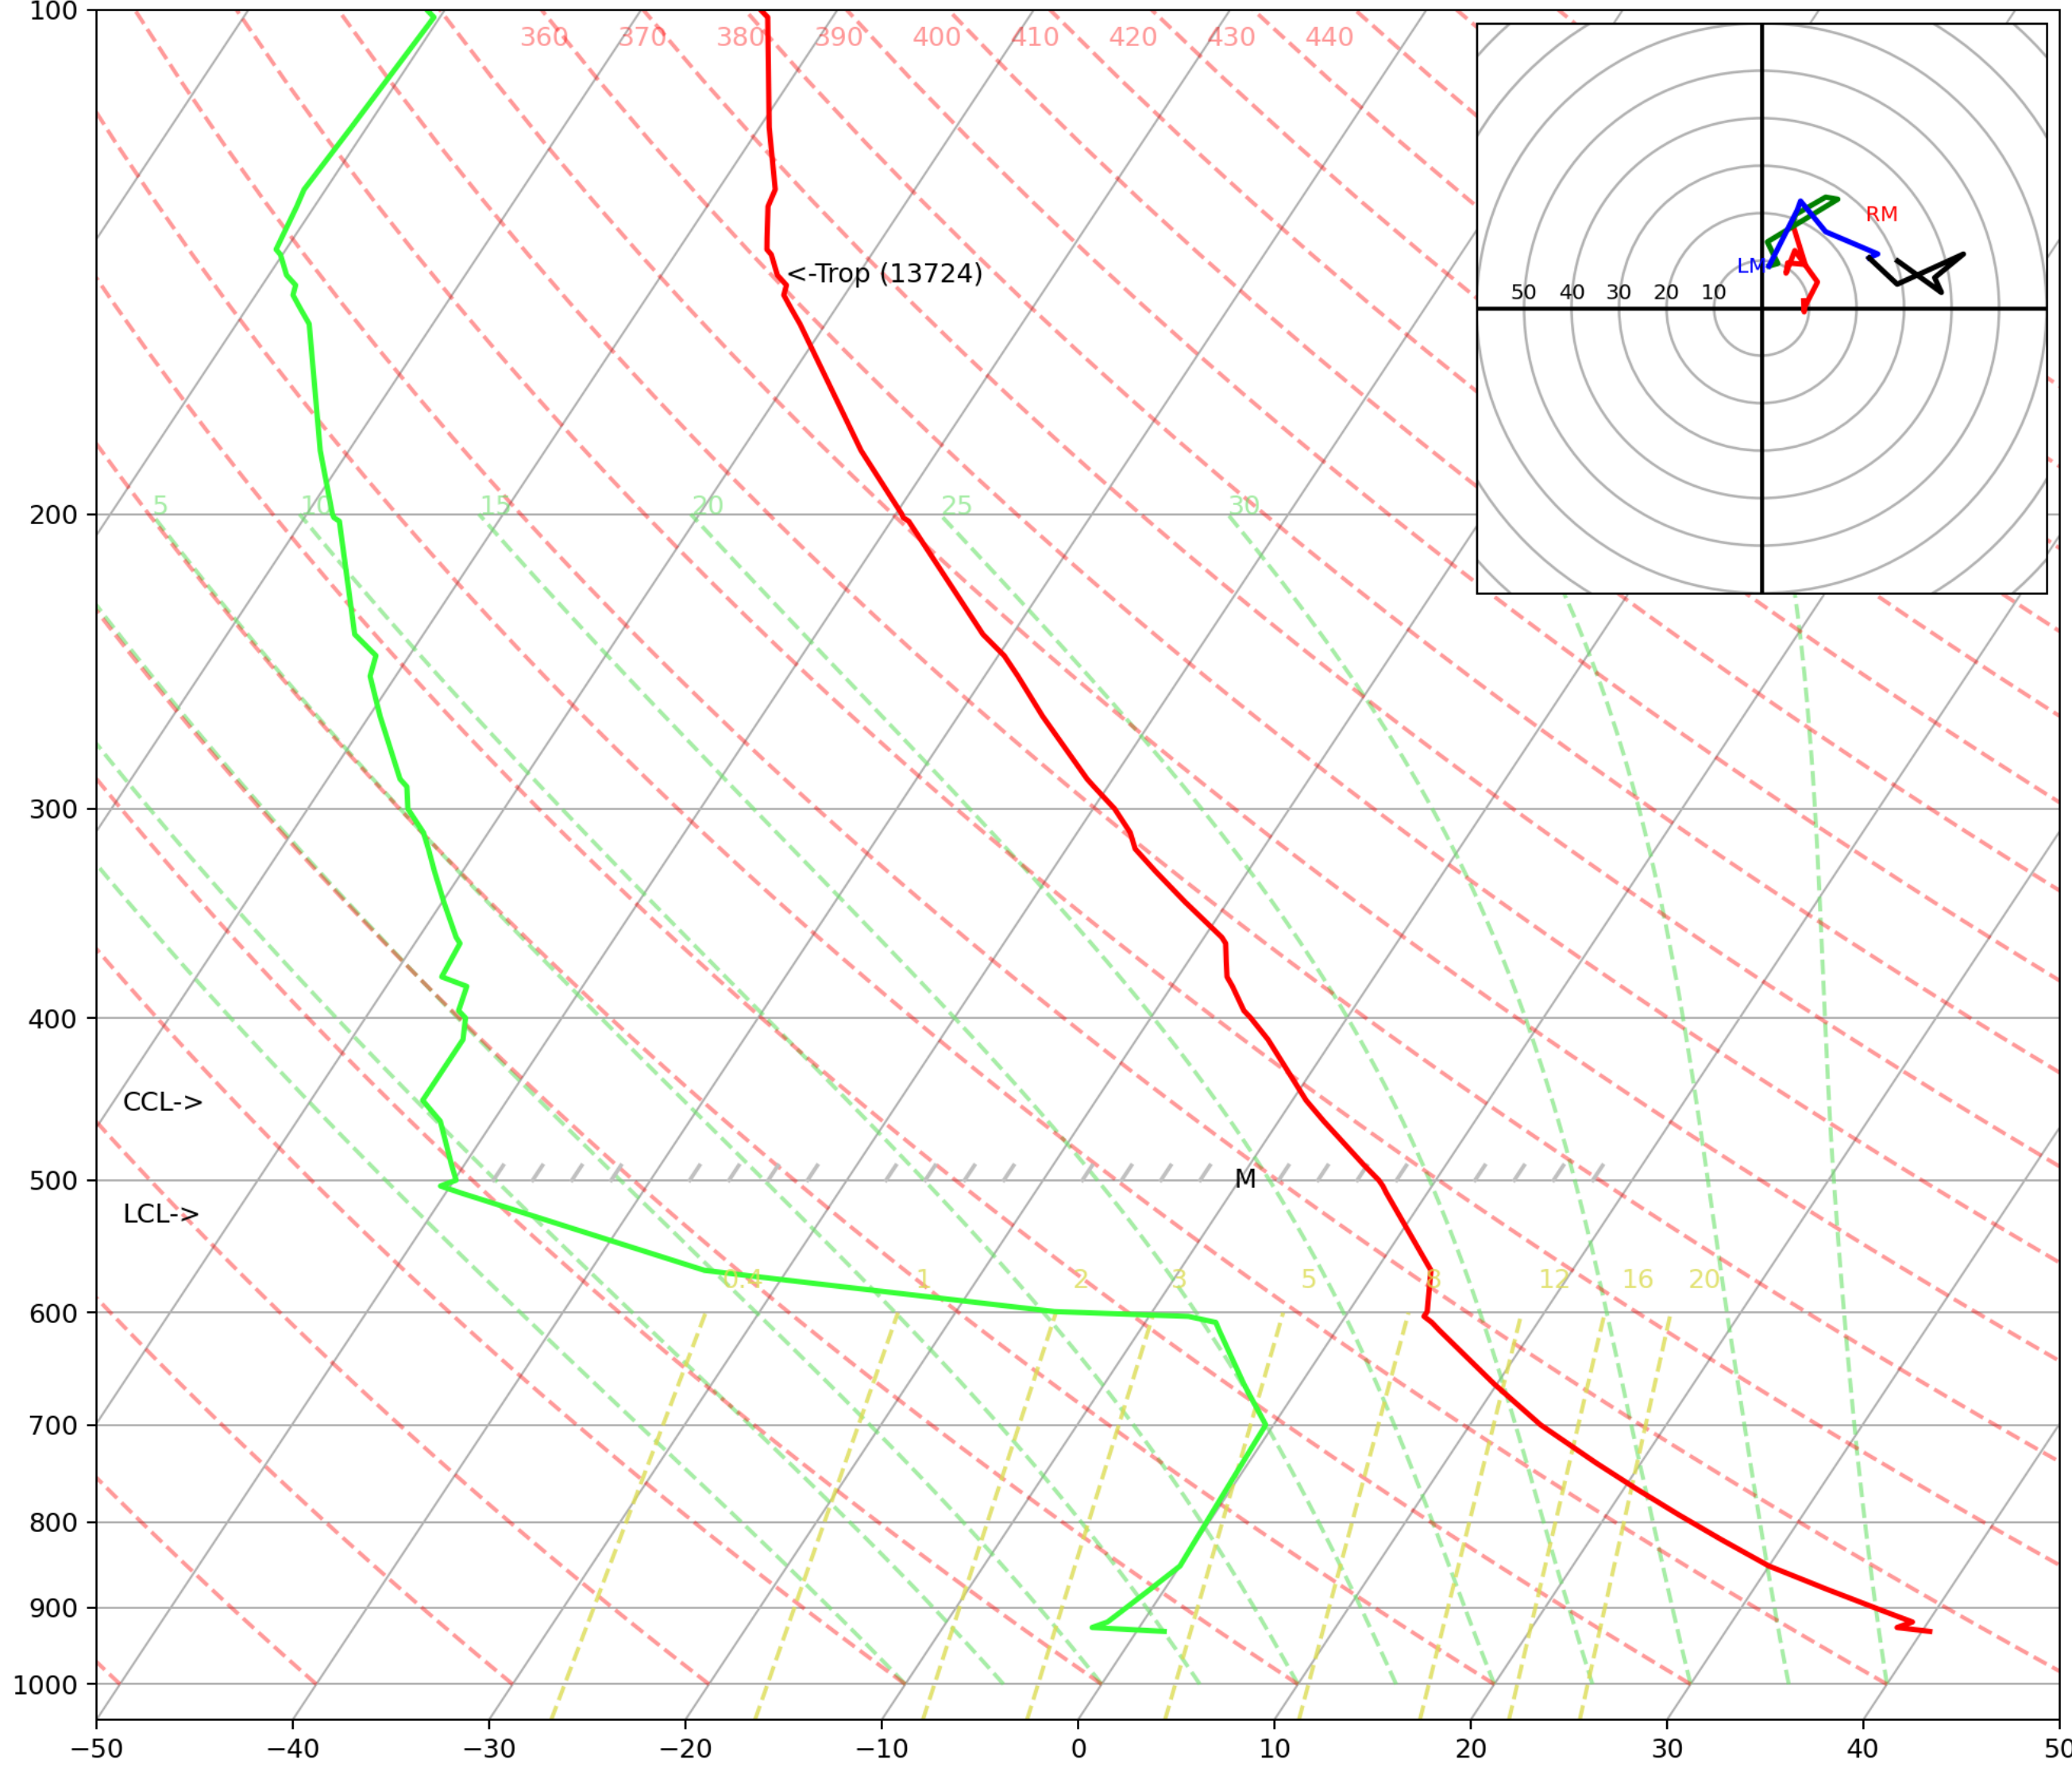

T(F) 105 Td 35 LI 7.4 SWT 36 K 19 TT 36 Pw(cm) 1.60 CAPE 0.0 CIN 0.0 Bmin -5.0 Tc 122 CELL 230/28 SREH 60 VGP 0.00

SKEW-T/LOG-P VALID 0000 UTC 07/11/2023 KVEF Lat = 36.05, Lon = -115.18 TTA, TTBB, PPBB, TTCC, TTDD, PPDD