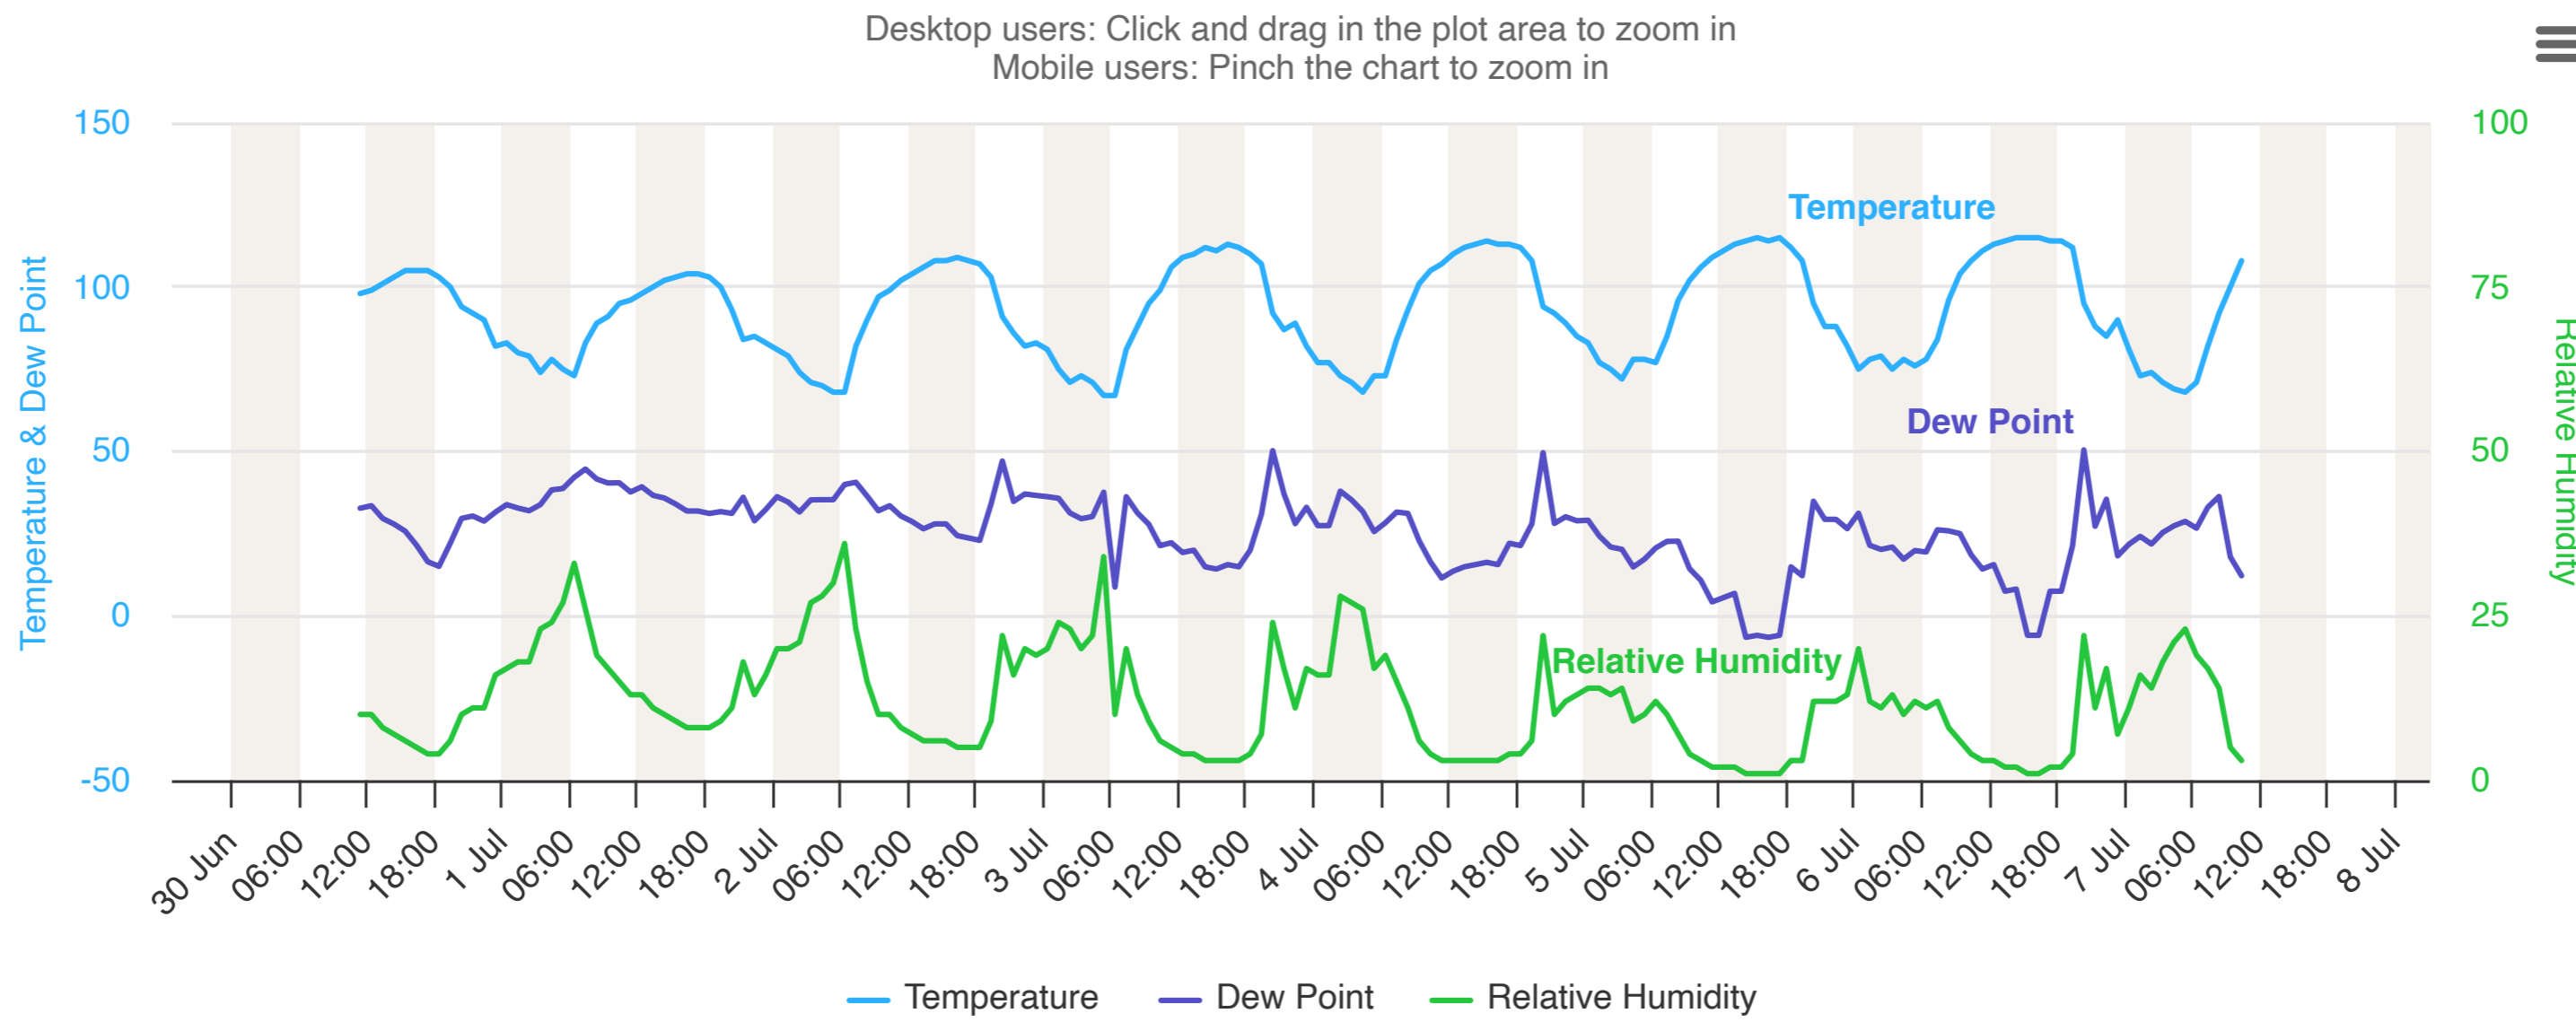

ASH MEADOWS

Western Region Headquarters Regional Headquarters

Select Graph

3 Days

Show Hourly Data

Switch to Metric Units

Font: A A A

About This Page Advanced Options

Weather conditions for: ASH MEADOWS, NV (RAWS - YEF) Elev: 2091.0 ft; Lat/Lon: 36.408640/-116.338300

Table with columns: Date/Time, Temp, Dew, Relative, Heat, Wind, Wind, Fuel, Fuel, Solar, Percent, Accumulated, Hour 3, Hour 6, Hour 24. Rows contain hourly weather data from June 30 to July 8.

US Dept of Commerce National Oceanic and Atmospheric Administration National Weather Service Western Region Headquarters 125 South State Street Salt Lake City, UT 84138-1102

Disclaimer Information Quality Help Glossary

Privacy Policy Freedom of Information Act (FOIA) About Us Career Opportunities

Comments? Questions? Please Contact Us.