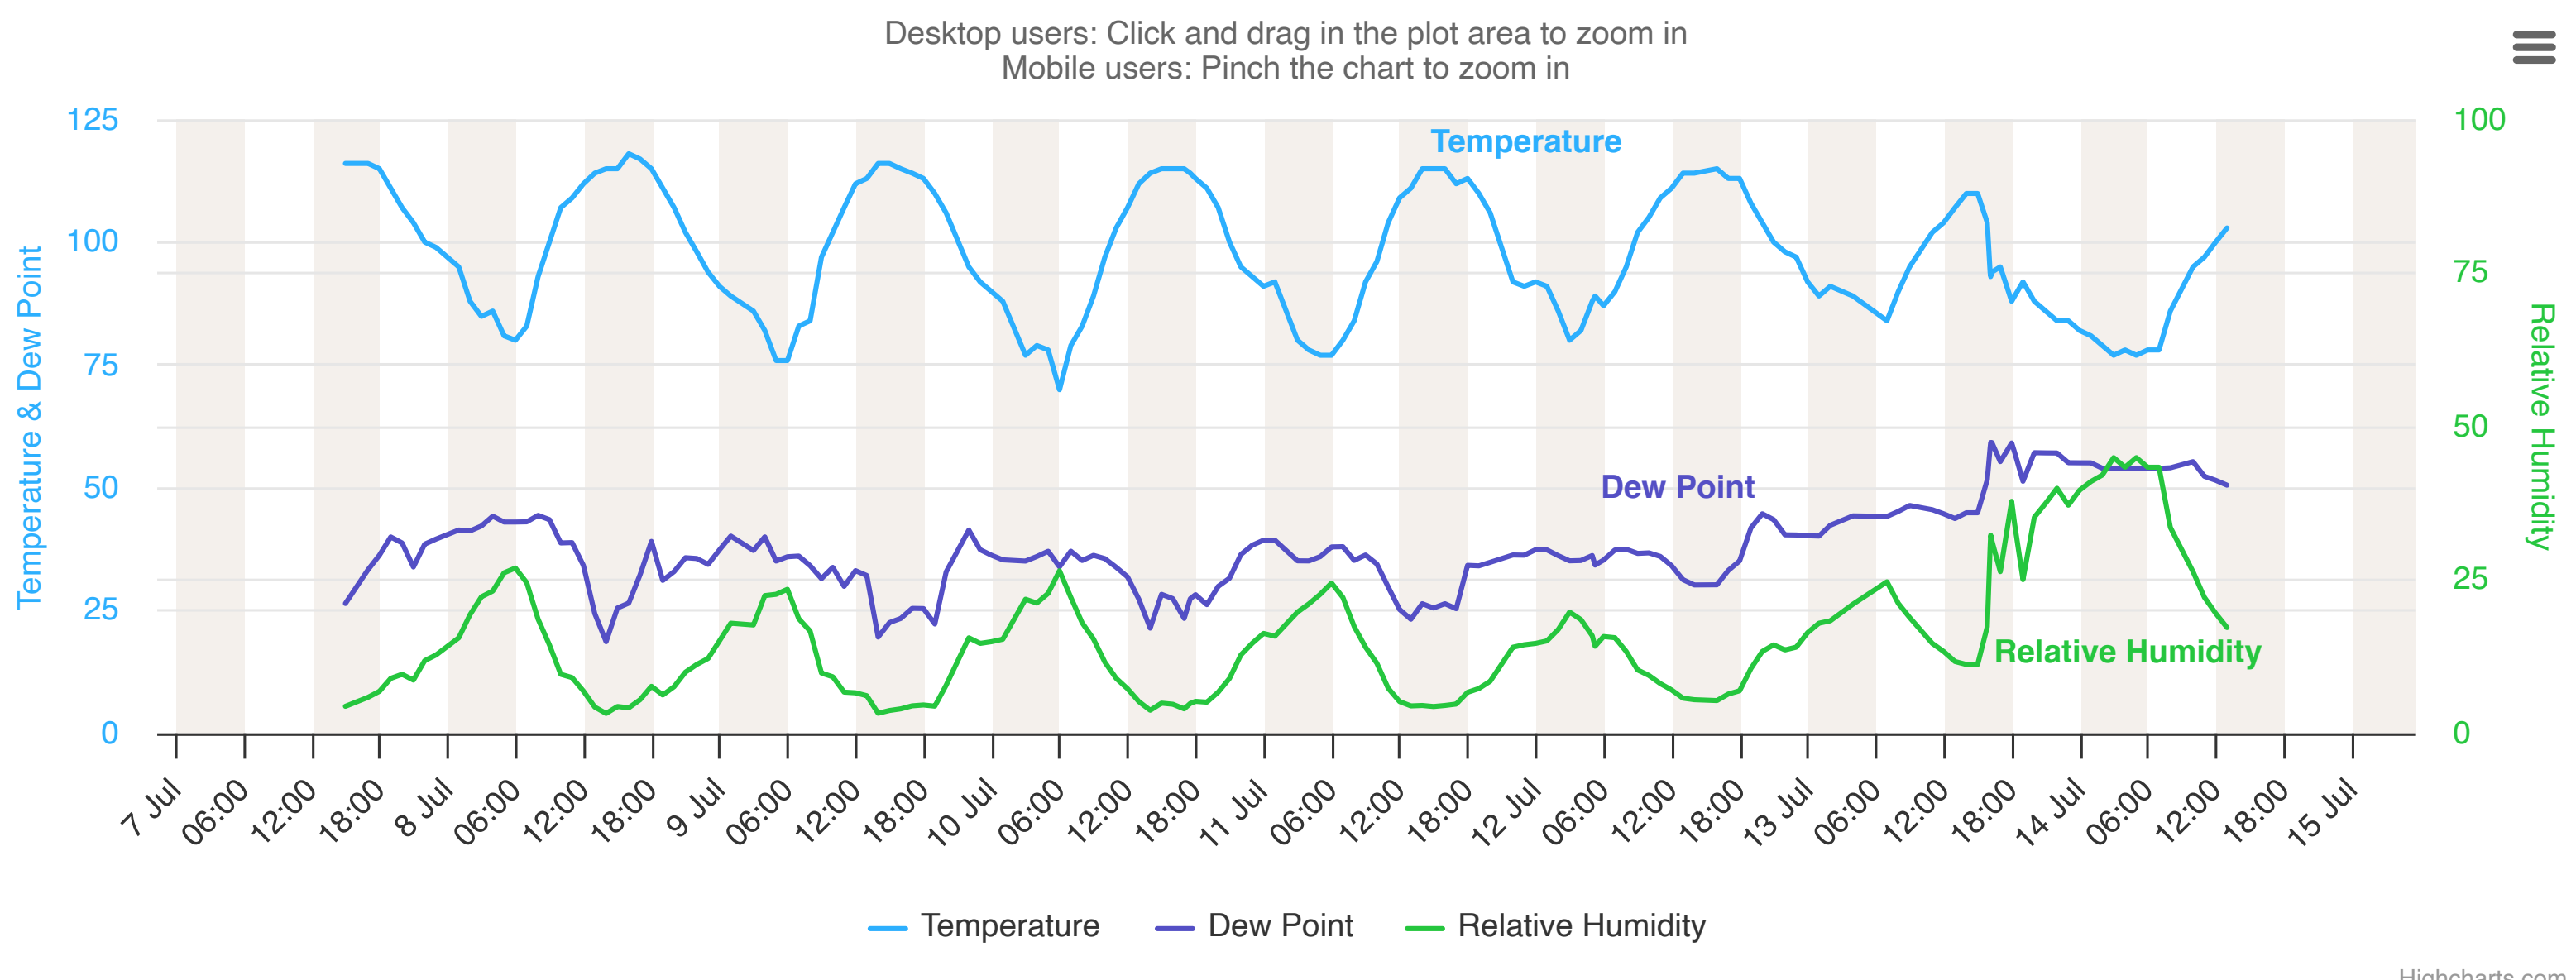

Select Graph: 3 Days

Decoded Observations

Show Hourly Data

Switch to Metric Units

Font: **A** **A** **A**

About This Page Advanced Options

Weather conditions for:
China Lake, Naval Air Facility, CA (ASOS/AWOS - HNX)
Elev: 2283.0 ft; Lat/Lon: 35.68639/-117.69000