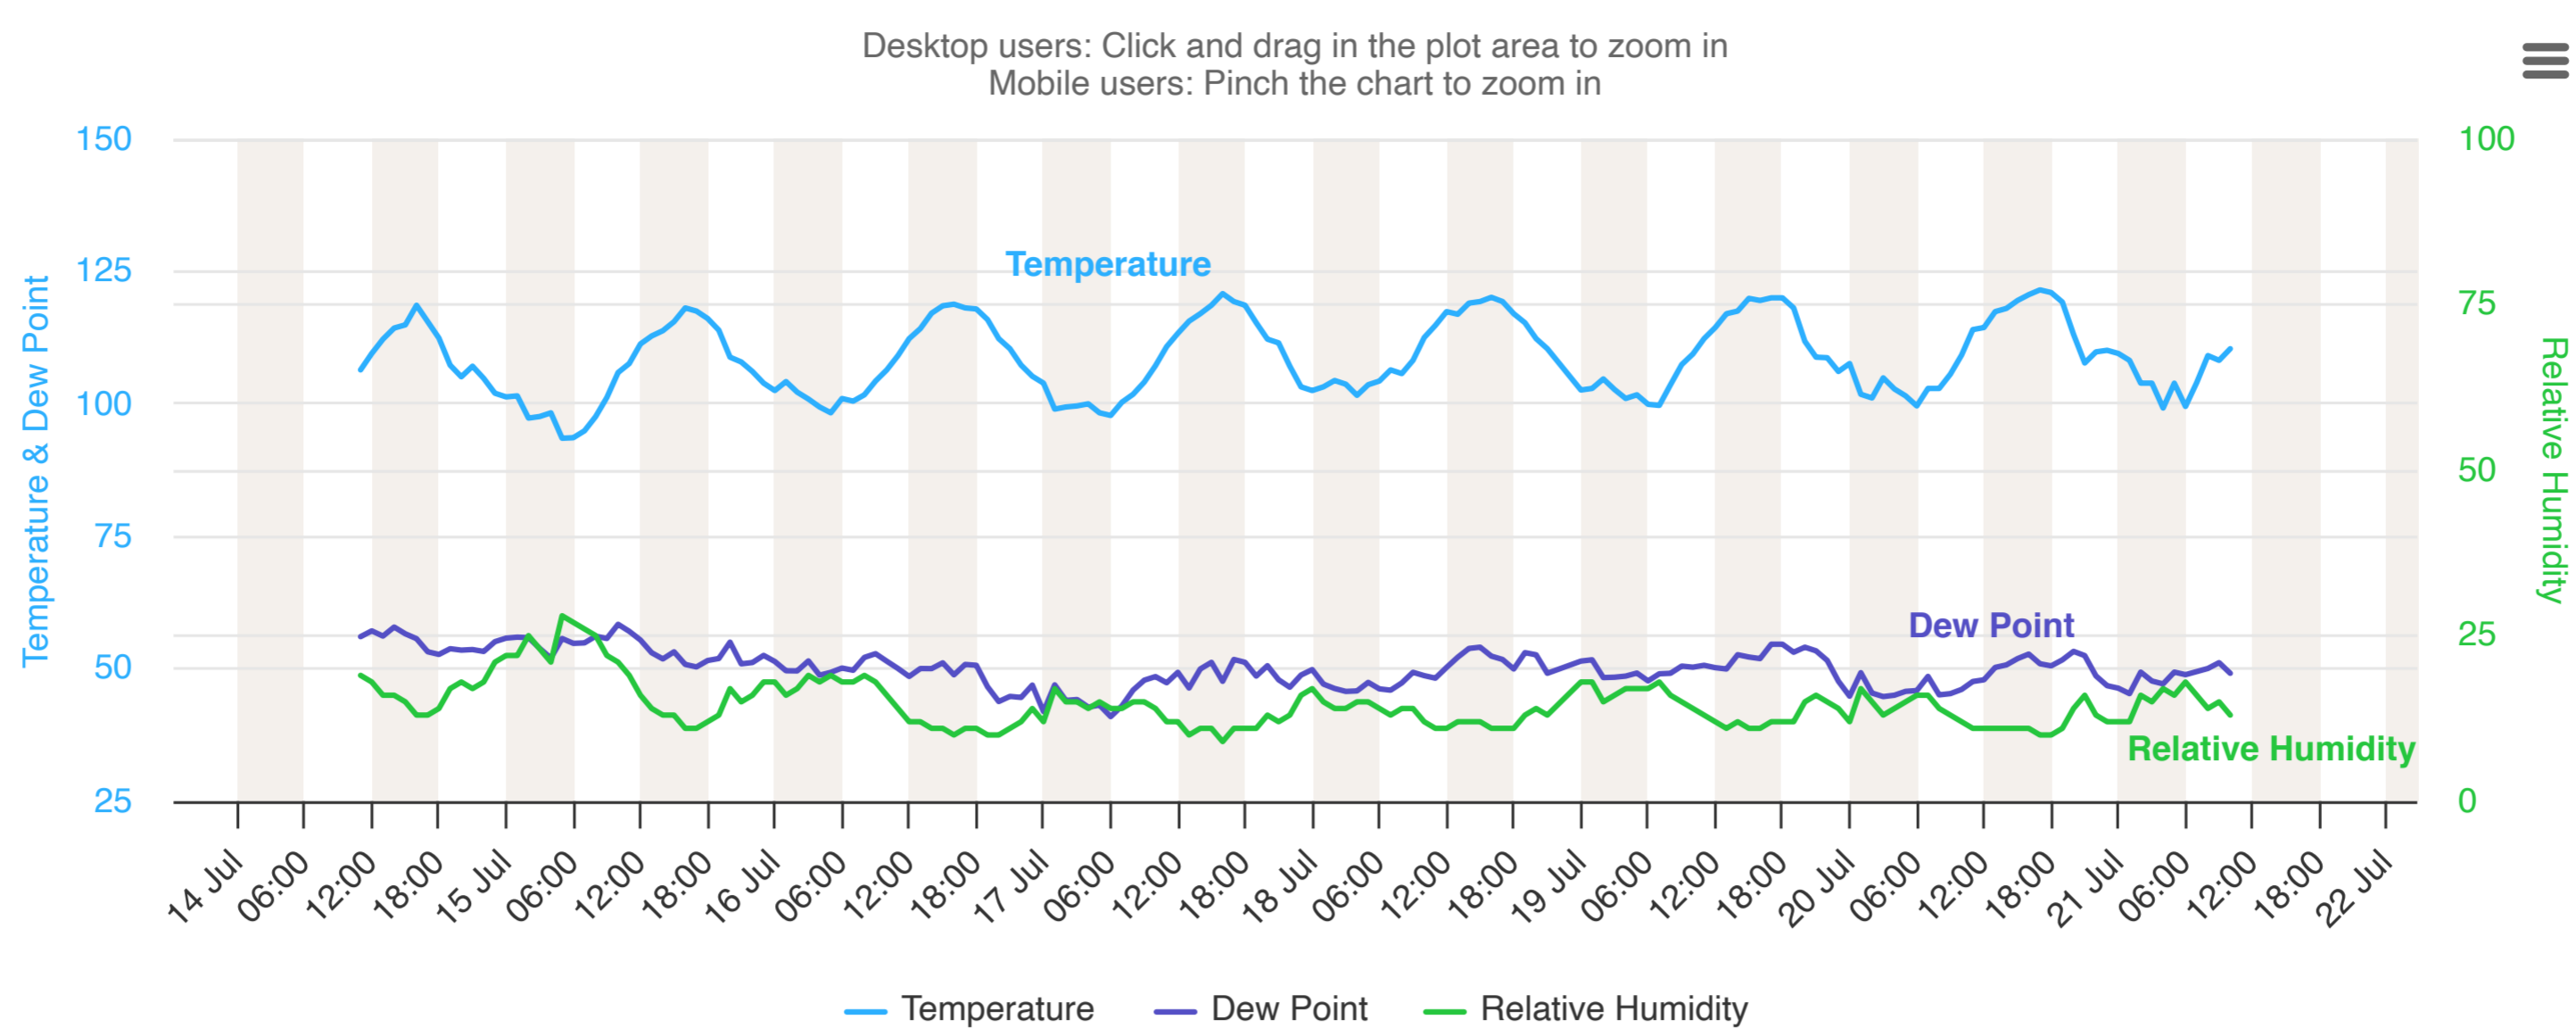

VISITORS CENTER AT FURNACE CREEK DEATH VALLEY

Western Region Headquarters

Regional Headquarters

Select Graph

3 Days

Show Hourly Data

Switch to Metric Units

Font: A A A

About This Page

Advanced Options

Weather conditions for: VISITORS CENTER AT FURNACE CREEK DEATH VALLEY, CA (HADS - VEE) Elev: -193.0 ft; Lat/Lon: 36.46222/-116.86361

Table with columns: Date/Time, Temp, Dew, Relative, Heat, Wind, Wind, 1 Hour. Contains hourly weather data from July 14 to July 21.

US Dept of Commerce National Oceanic and Atmospheric Administration National Weather Service Western Region Headquarters 125 South State Street Salt Lake City, UT 84138-1102

Disclaimer Information Quality Help Glossary

Privacy Policy Freedom of Information Act (FOIA) About Us Career Opportunities