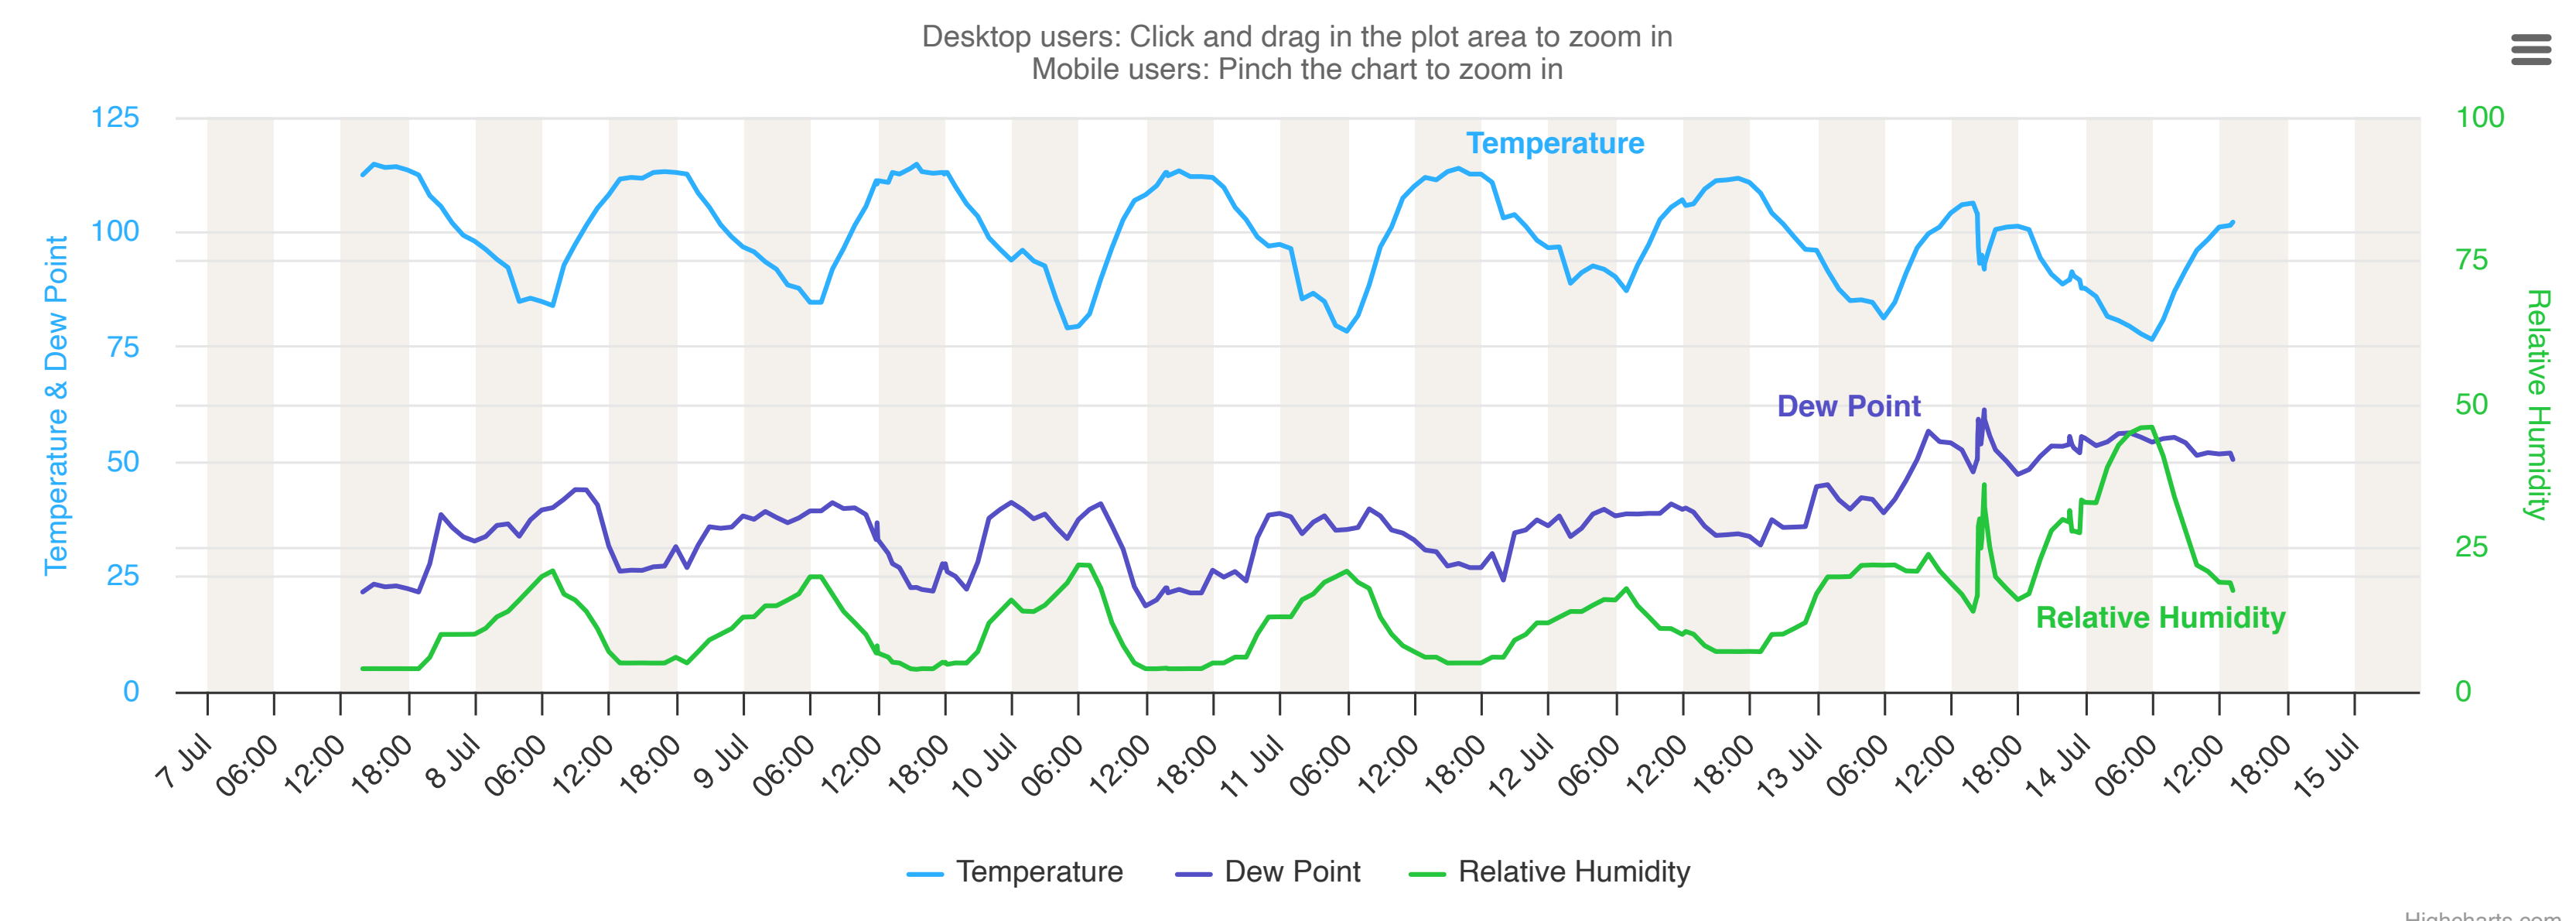

Select Graph: [3]

3 Days Decoded Observations Show Hourly Data Switch to Metric Units Font: A A A

About This Page Advanced Options

Weather conditions for:
Fort Irwin/Barstow, Bicycle Lake Army Airfield, CA (ASOS/AWOS - VEF)
Elev: 2349.0 ft, Lat/Lon: 35.28333/-116.61667