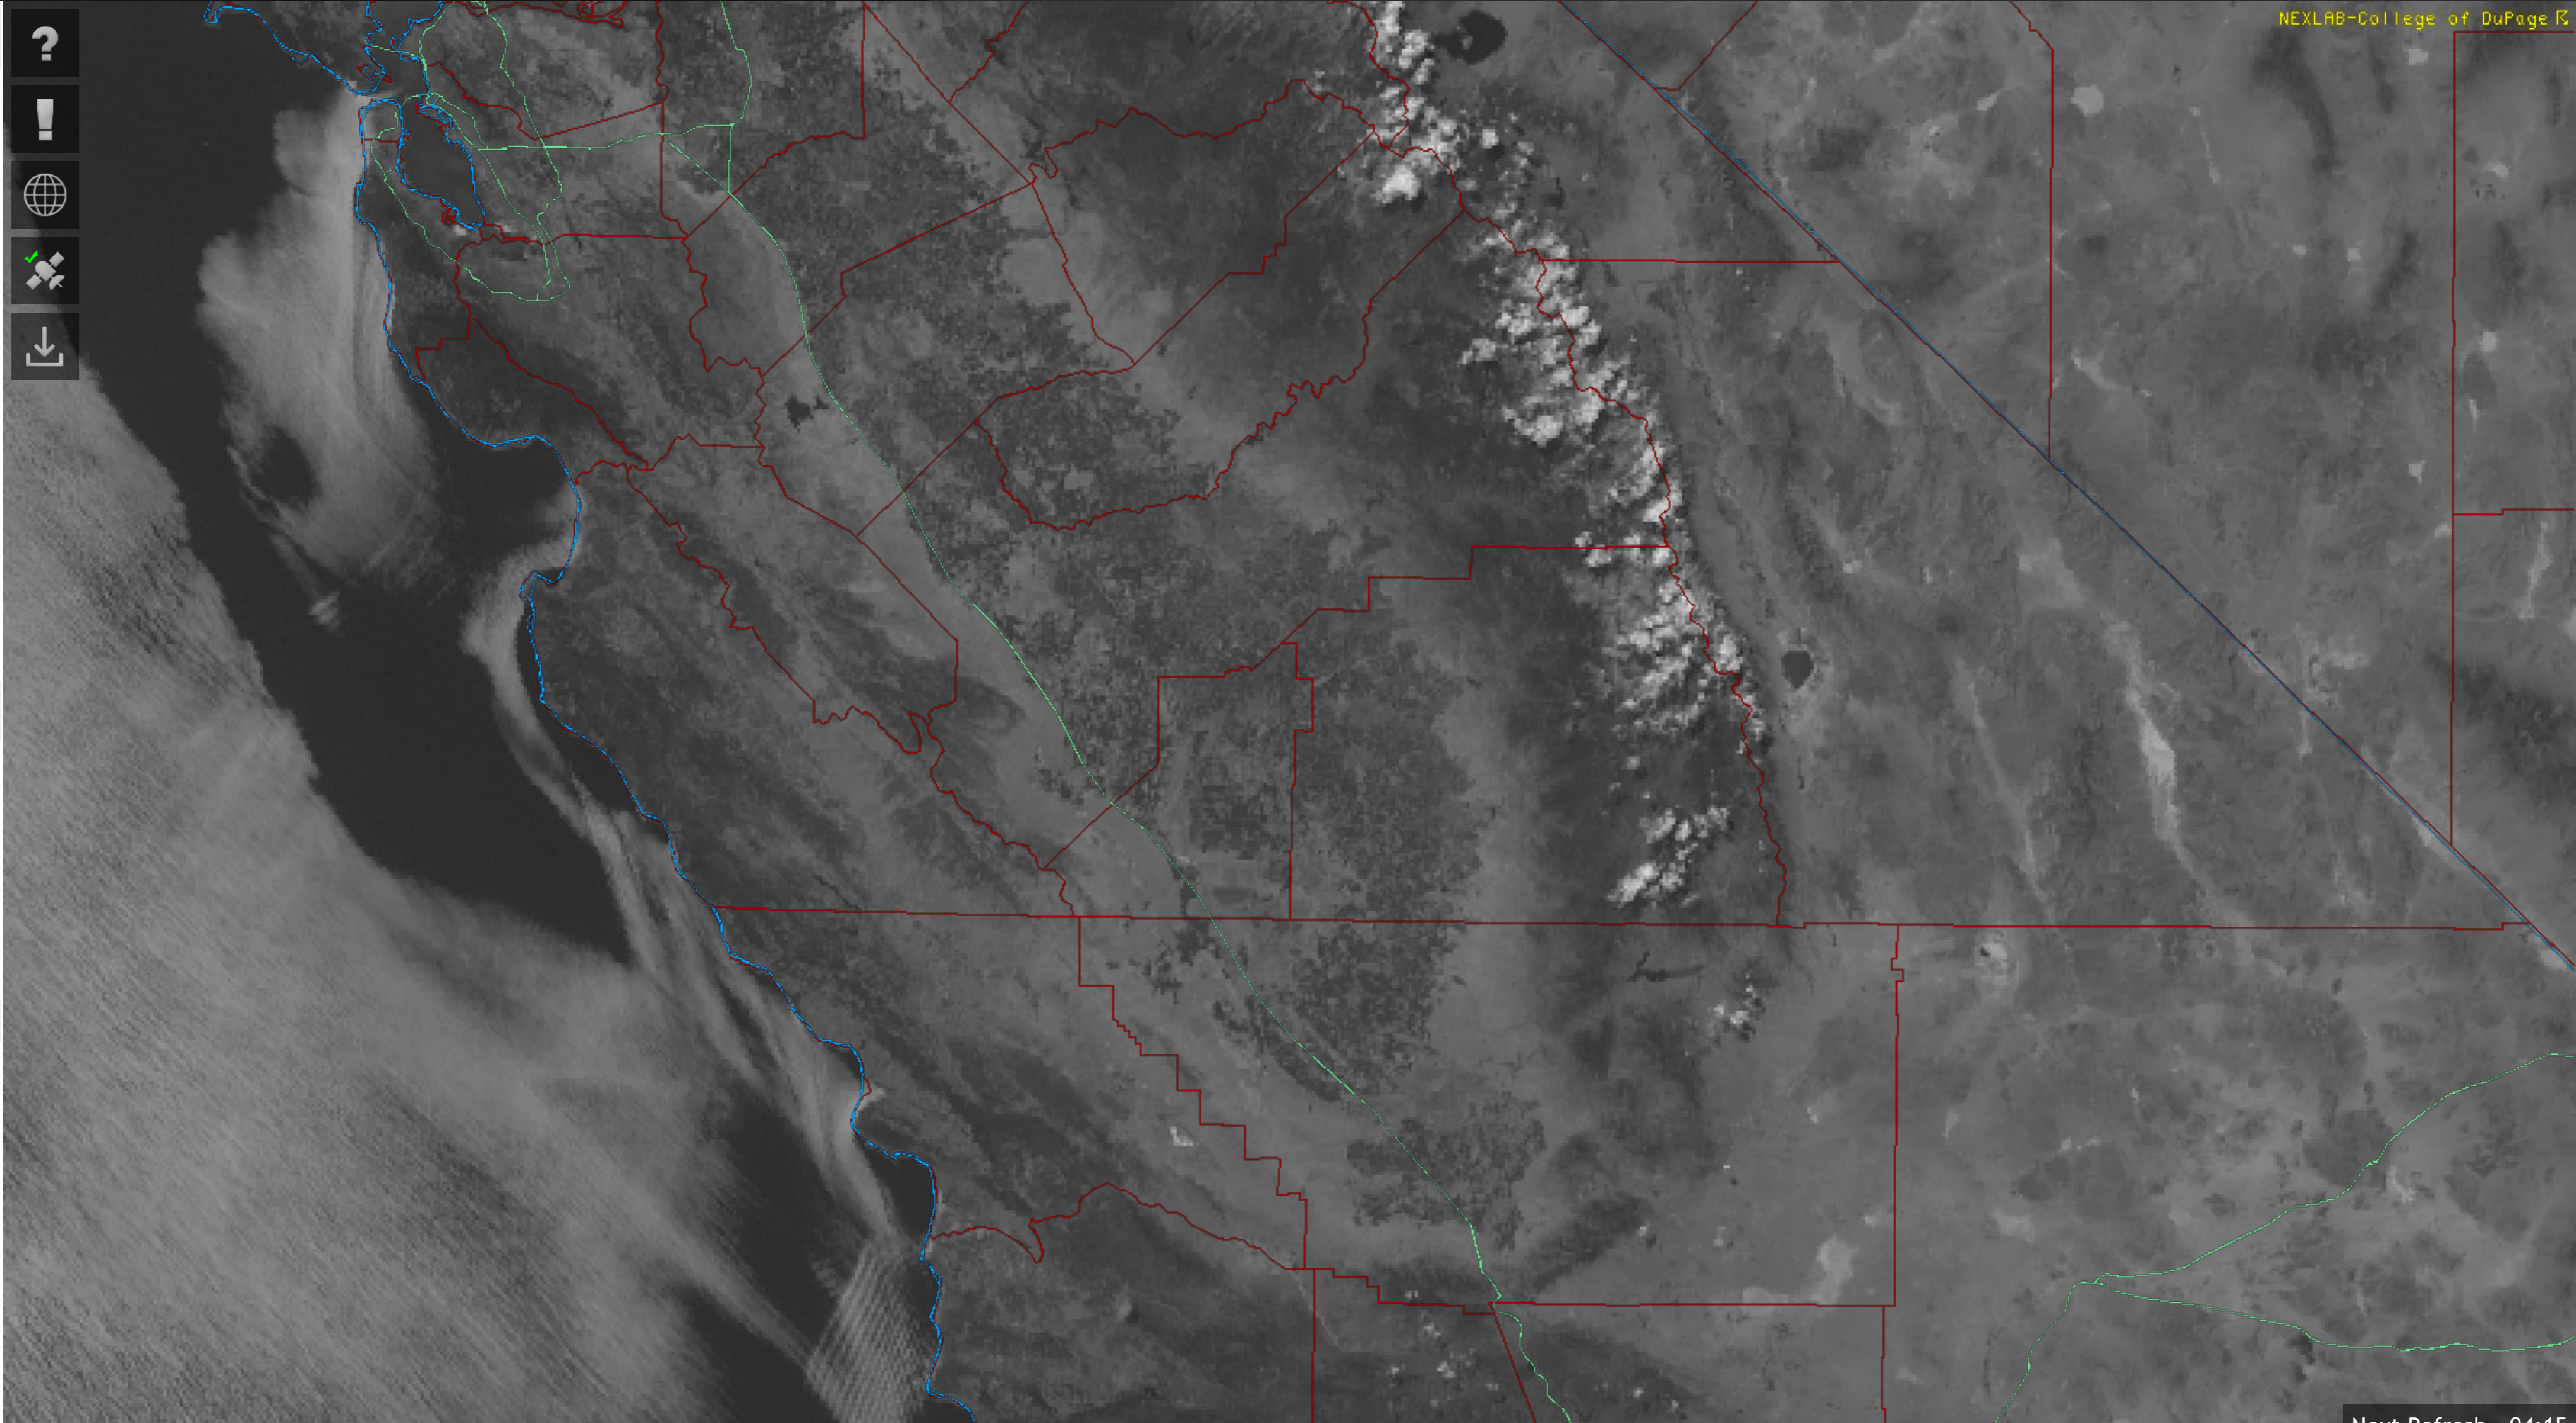

View Mesoscale Floater Sectors

Select a Product:

NEXRAD Radar

Mosaic Radar

Dual-Pol NEXRAD

ABI Bands

- 01: Visible (blue)
- 02: Visible (red)
- 03: Veggie (NIR)
- 04: Cirrus (NIR)
- 05: Snow/Ice (NIR)
- 06: Particle Size (NIR)
- 07: Shortwave IR
- 08: Upper-level WV
- 09: Mid-level WV
- 10: Lower-level WV
- 11: CLD Top Phase
- 12: Ozone
- 13: Clean (LWIR)
- 14: Long-wave IR
- 15: Dirty (LWIR)
- 16: CO2 (LWIR)

RGB Color Products

- True-Color
- Airmass
- "Natural" Color
- "Natural" Color-Fire
- NT Microphysics
- Day Cloud Phase
- Simple WV*
- Sandwich

Choose Number of Frames:

- 6
- 12
- 24
- 48
- 96
- 200

Choose Frame Interval:

- All
- 2n
- 4n
- 6n
- 12n

Change Slider Type:

- Roll
- Drag

- ?
- !
- 🌐
- 🗺️
- ⬇️

GOES-18 BAND 02 (VISIBLE - RED) 0.5 KM | VALID 5 JUL 24 23:16:19 UTC

Move Slider or C 25 y to Animate

Next Refresh - 04:15

- ⏪
- ▶️
- ⏩