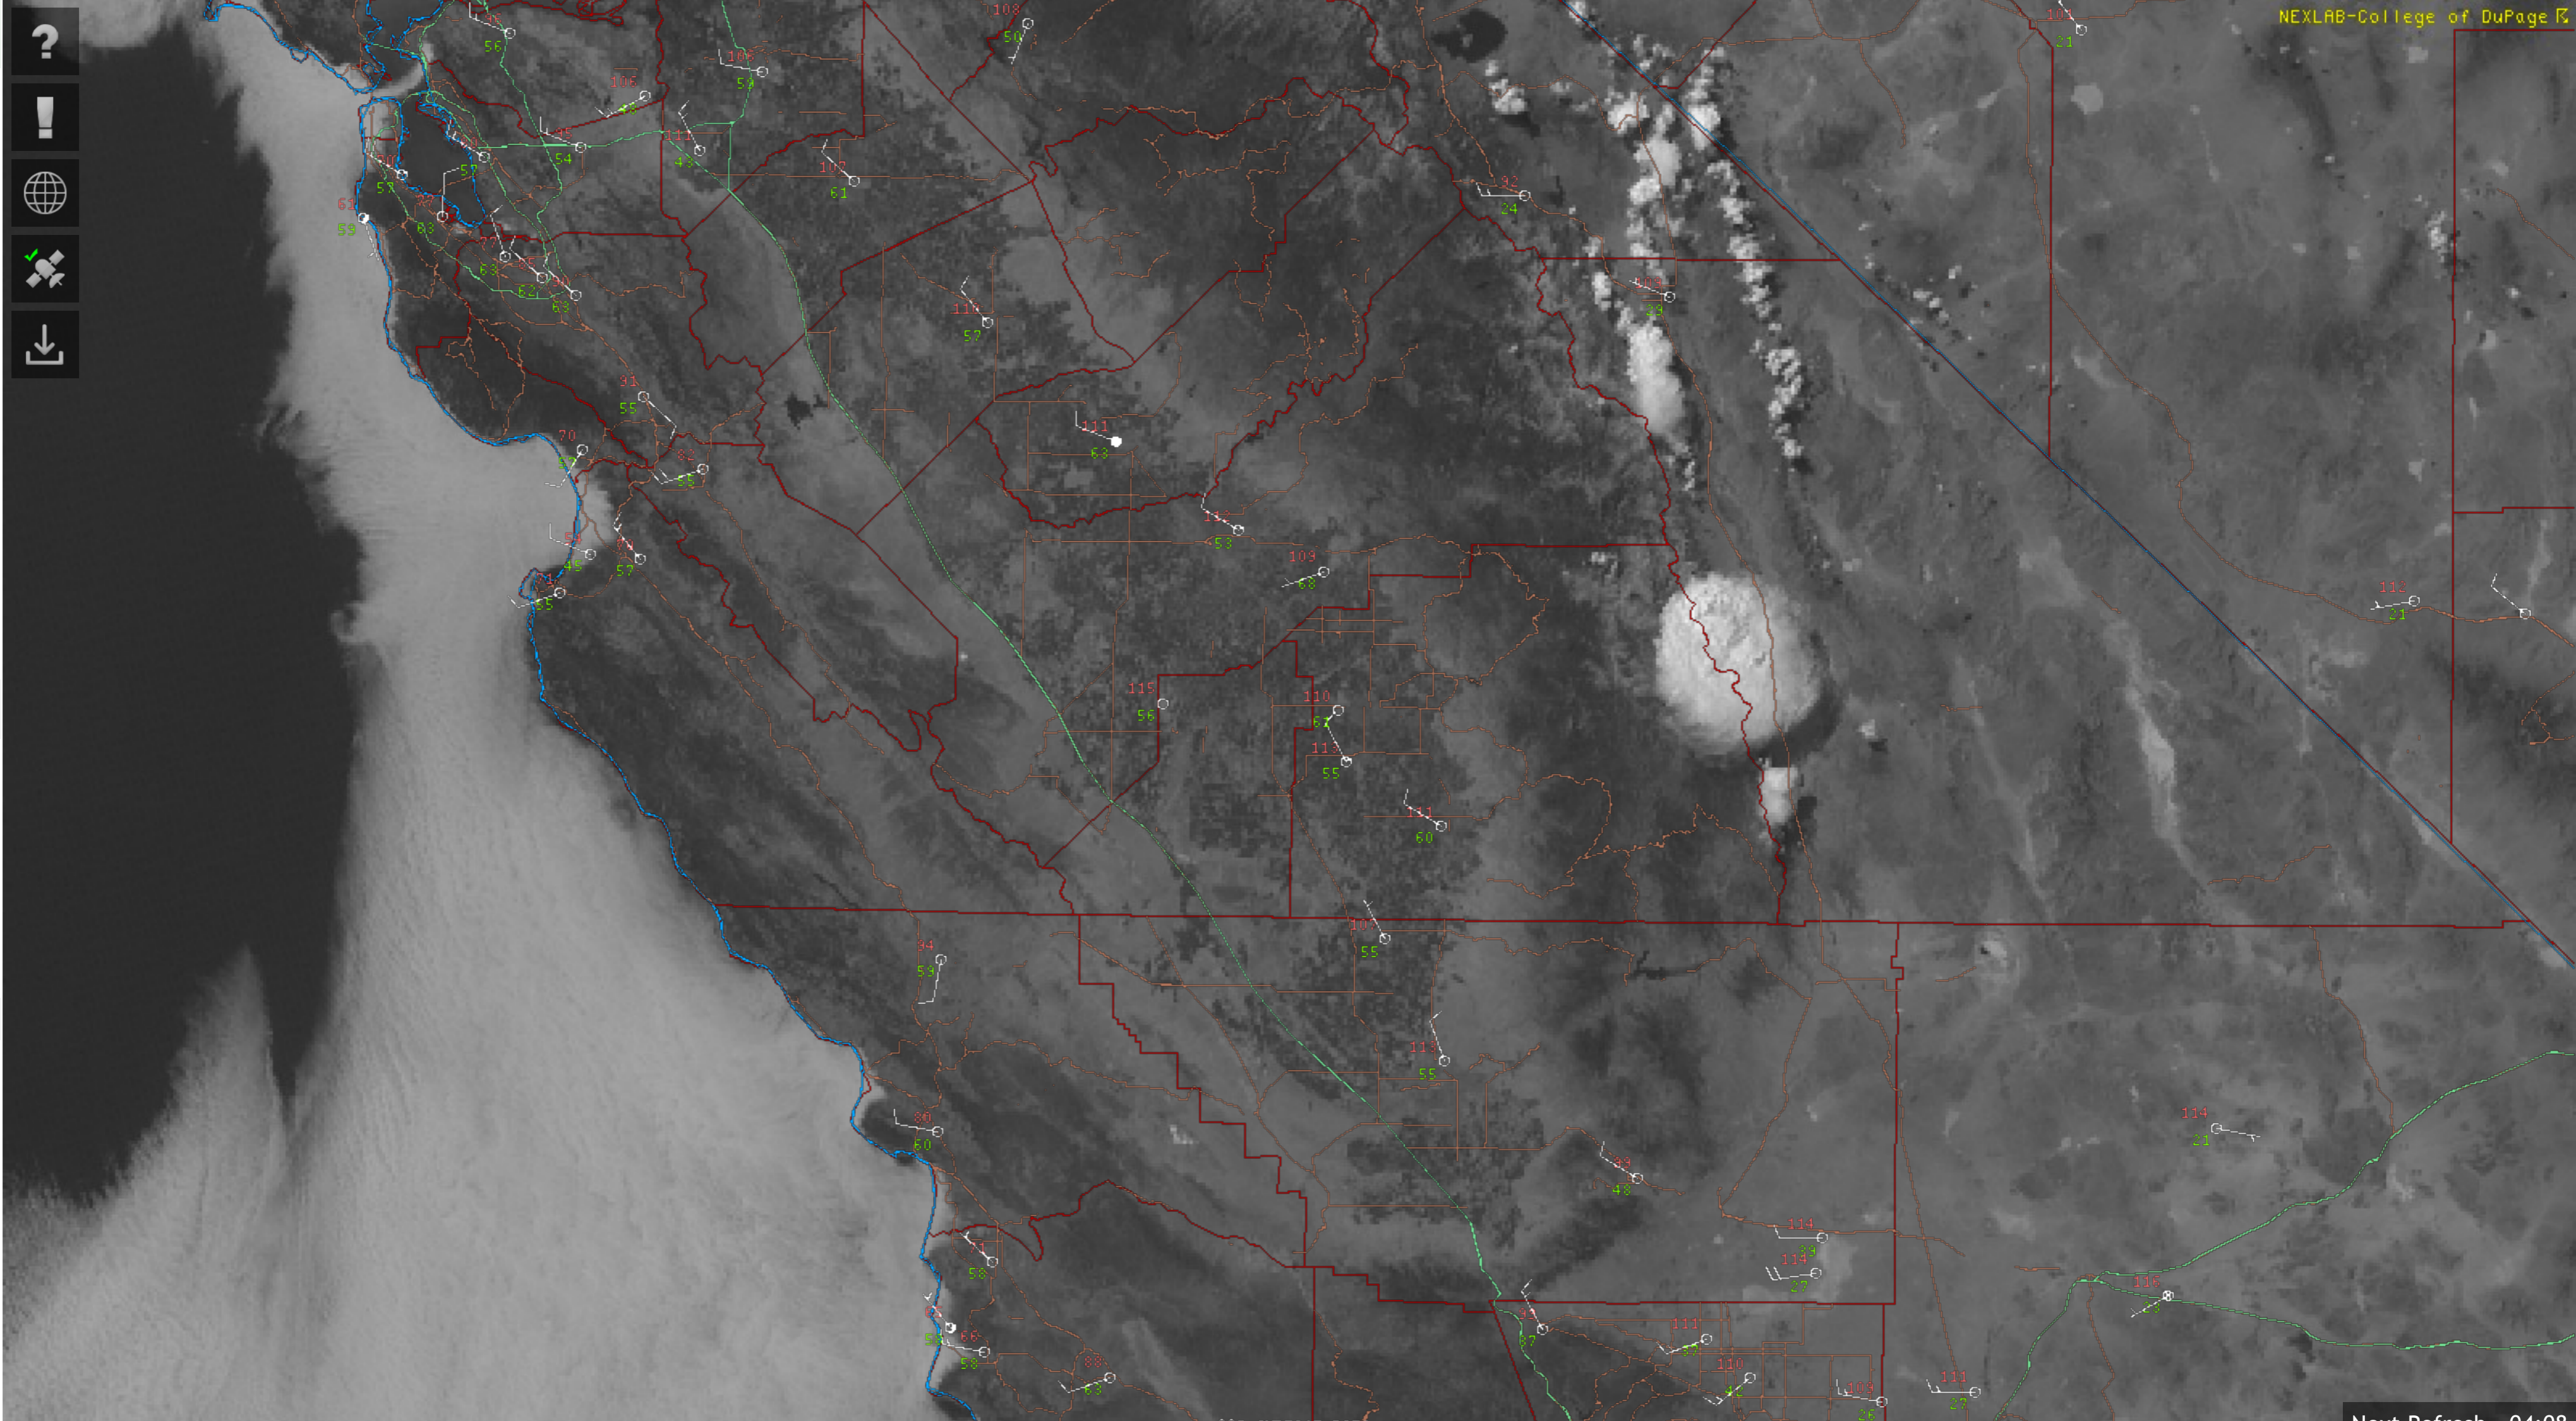

View Mesoscale Floater Sectors

Select a Product:

NEXRAD Radar

Mosaic Radar Dual-Pol NEXRAD

ABI Bands

- 01: Visible (blue) 02: Visible (red)
- 03: Veggie (NIR) 04: Cirrus (NIR)
- 05: Snow/Ice (NIR) 06: Particle Size (NIR)
- 07: Shortwave IR 08: Upper-level WV
- 09: Mid-level WV 10: Lower-level WV
- 11: CLD Top Phase 12: Ozone
- 13: Clean (LWIR) 14: Long-wave IR
- 15: Dirty (LWIR) 16: CO2 (LWIR)

- All 2n 4n 6n 12n

Change Slider Type:

- Roll Drag

GOES-18 BAND 02 (VISIBLE #2 RED) 0.5 KM 1 VALID 7 JUL 24 23:36:20 UTC

Next Refresh - 04:08

9 Move Slider or Click Play to Animate [Left Arrow] [Play Arrow] [Right Arrow]