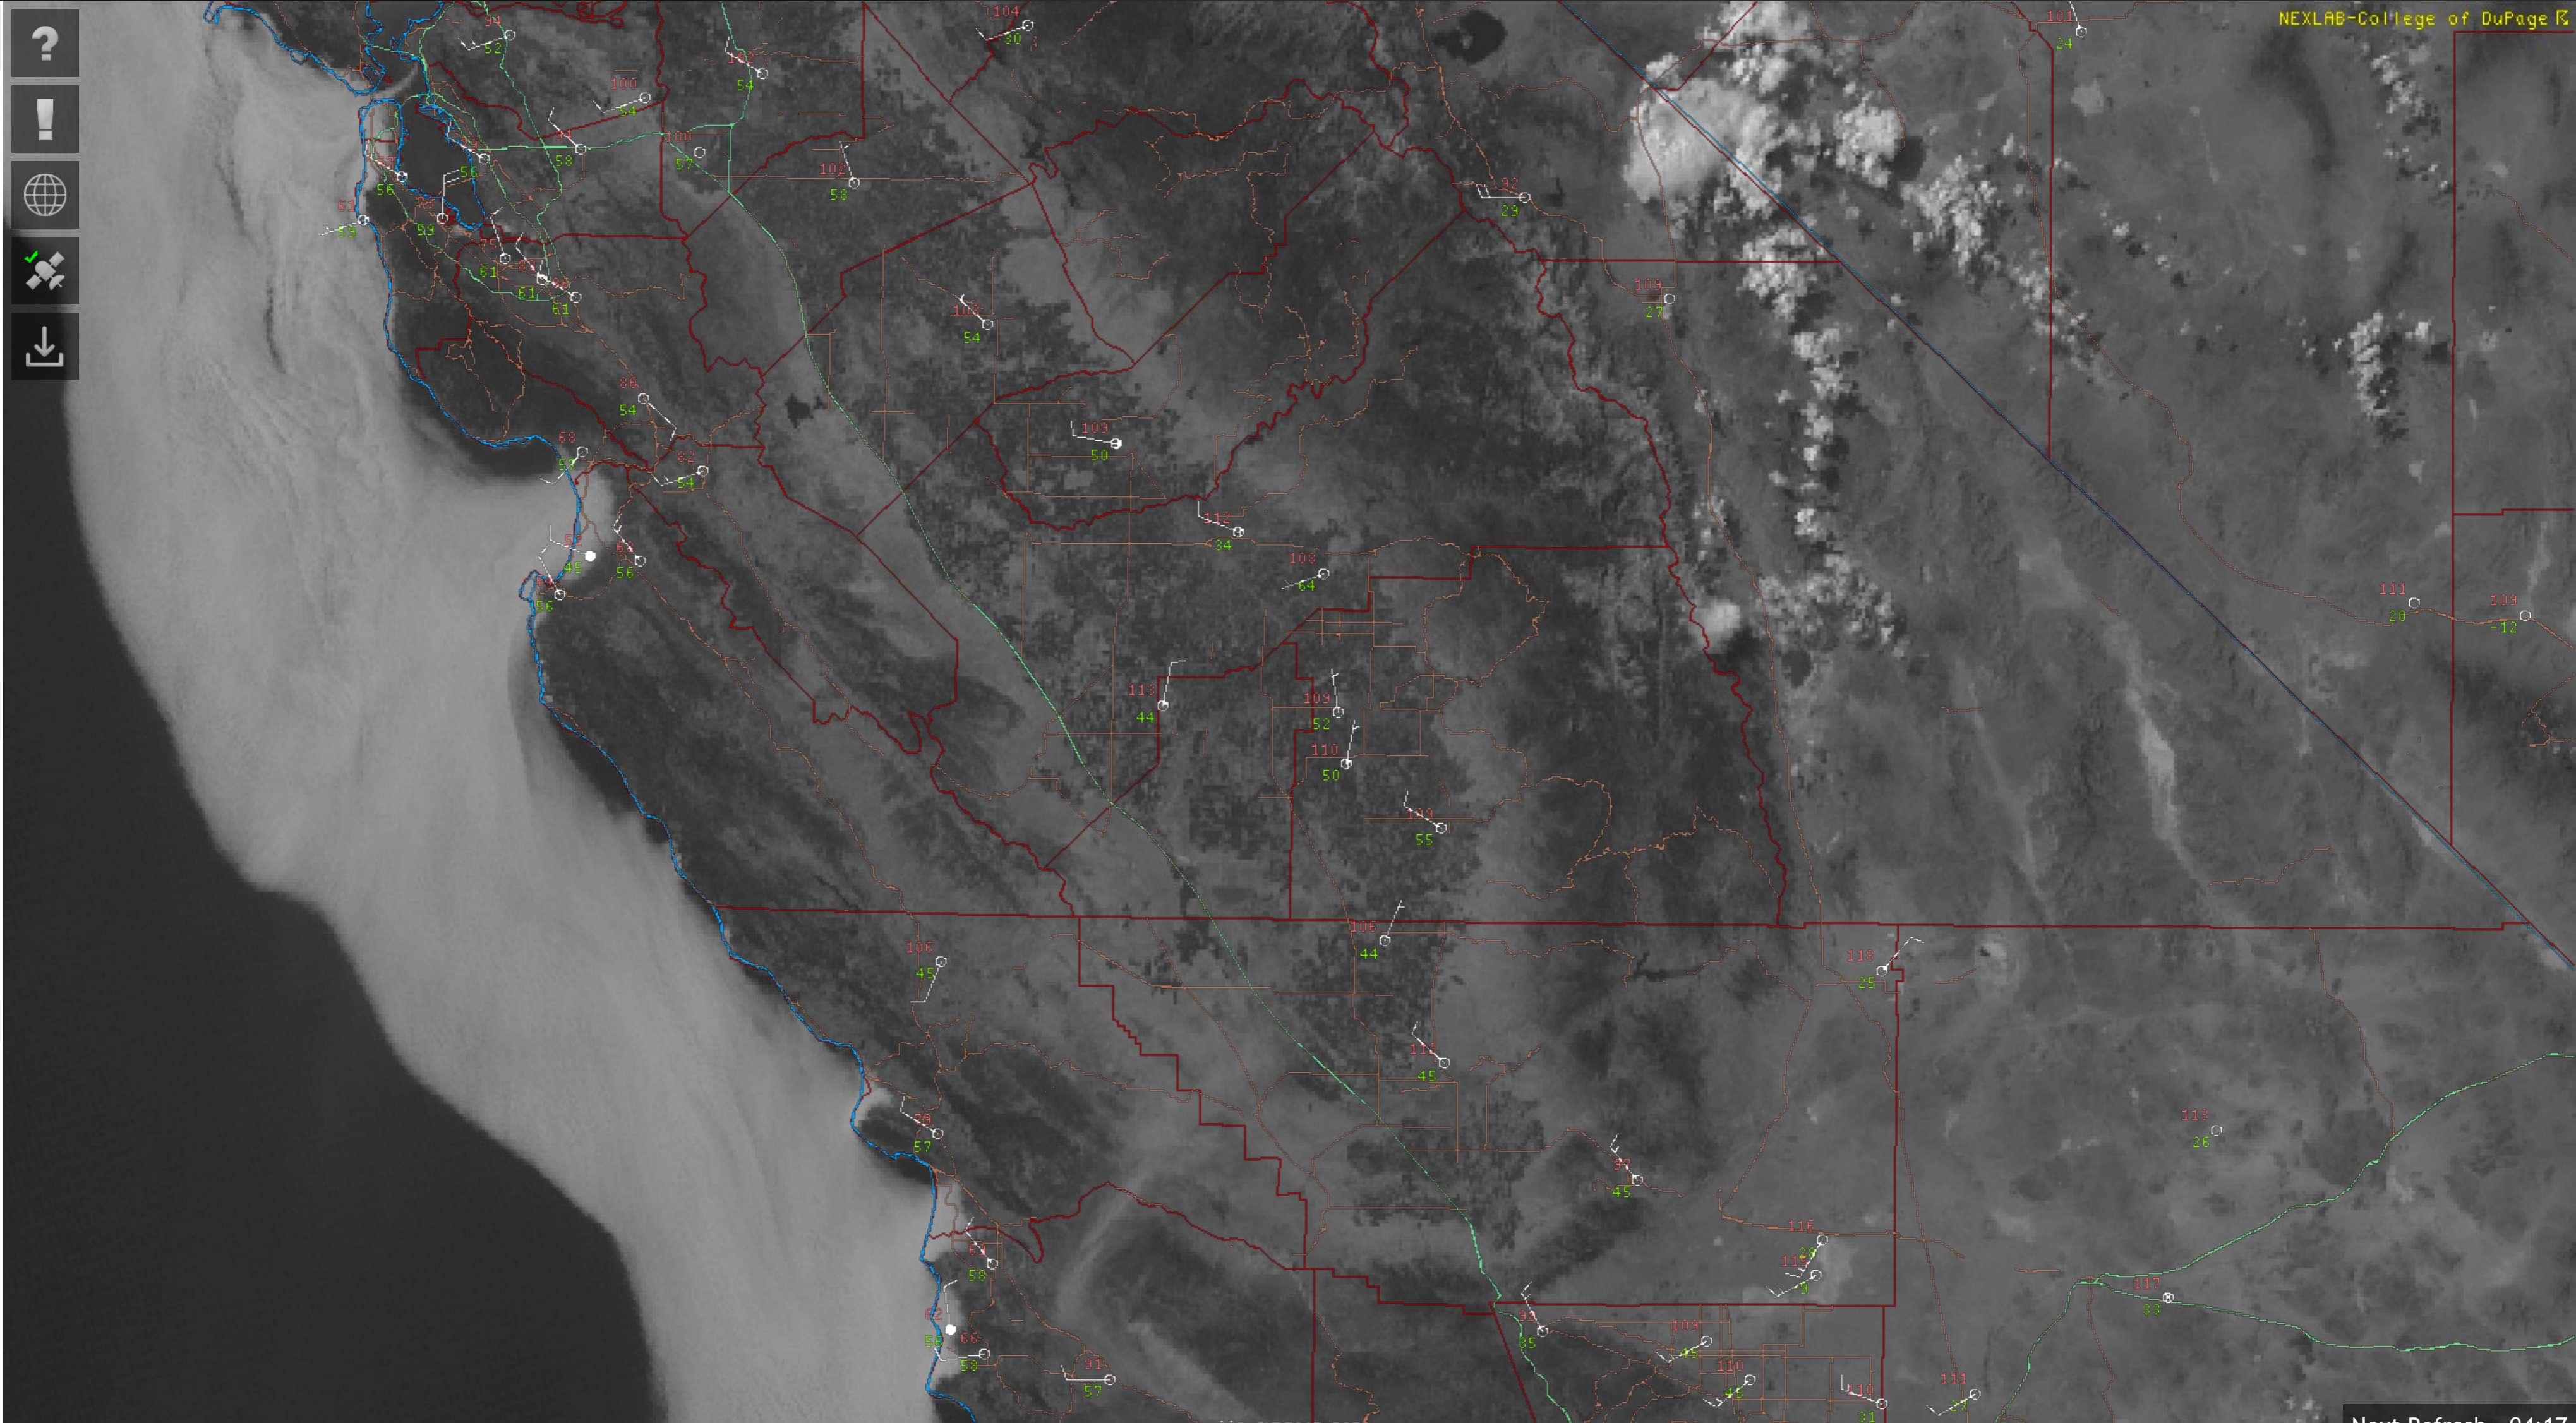

Choose Number of Frames:

- | | | |
|----|----|-----|
| 6 | 12 | 24 |
| 48 | 96 | 200 |

Choose Frame Interval:

- All **2n** 4n 6n 12n

Change Slider Type:

- Roll **Drag**

Navigation icons: ? (Help), ! (Alert), Globe (Map), Crosshairs (Zoom), Download (Save)

GOES-18 BAND 02 (VISIBLE 64 RED) 0.5 KM 1 VALID 8 JUL 24 23:56:17 UTC

Next Refresh - 04:17

7

Move Slider or Click Play to Animate

Navigation controls: Previous, Play, Next