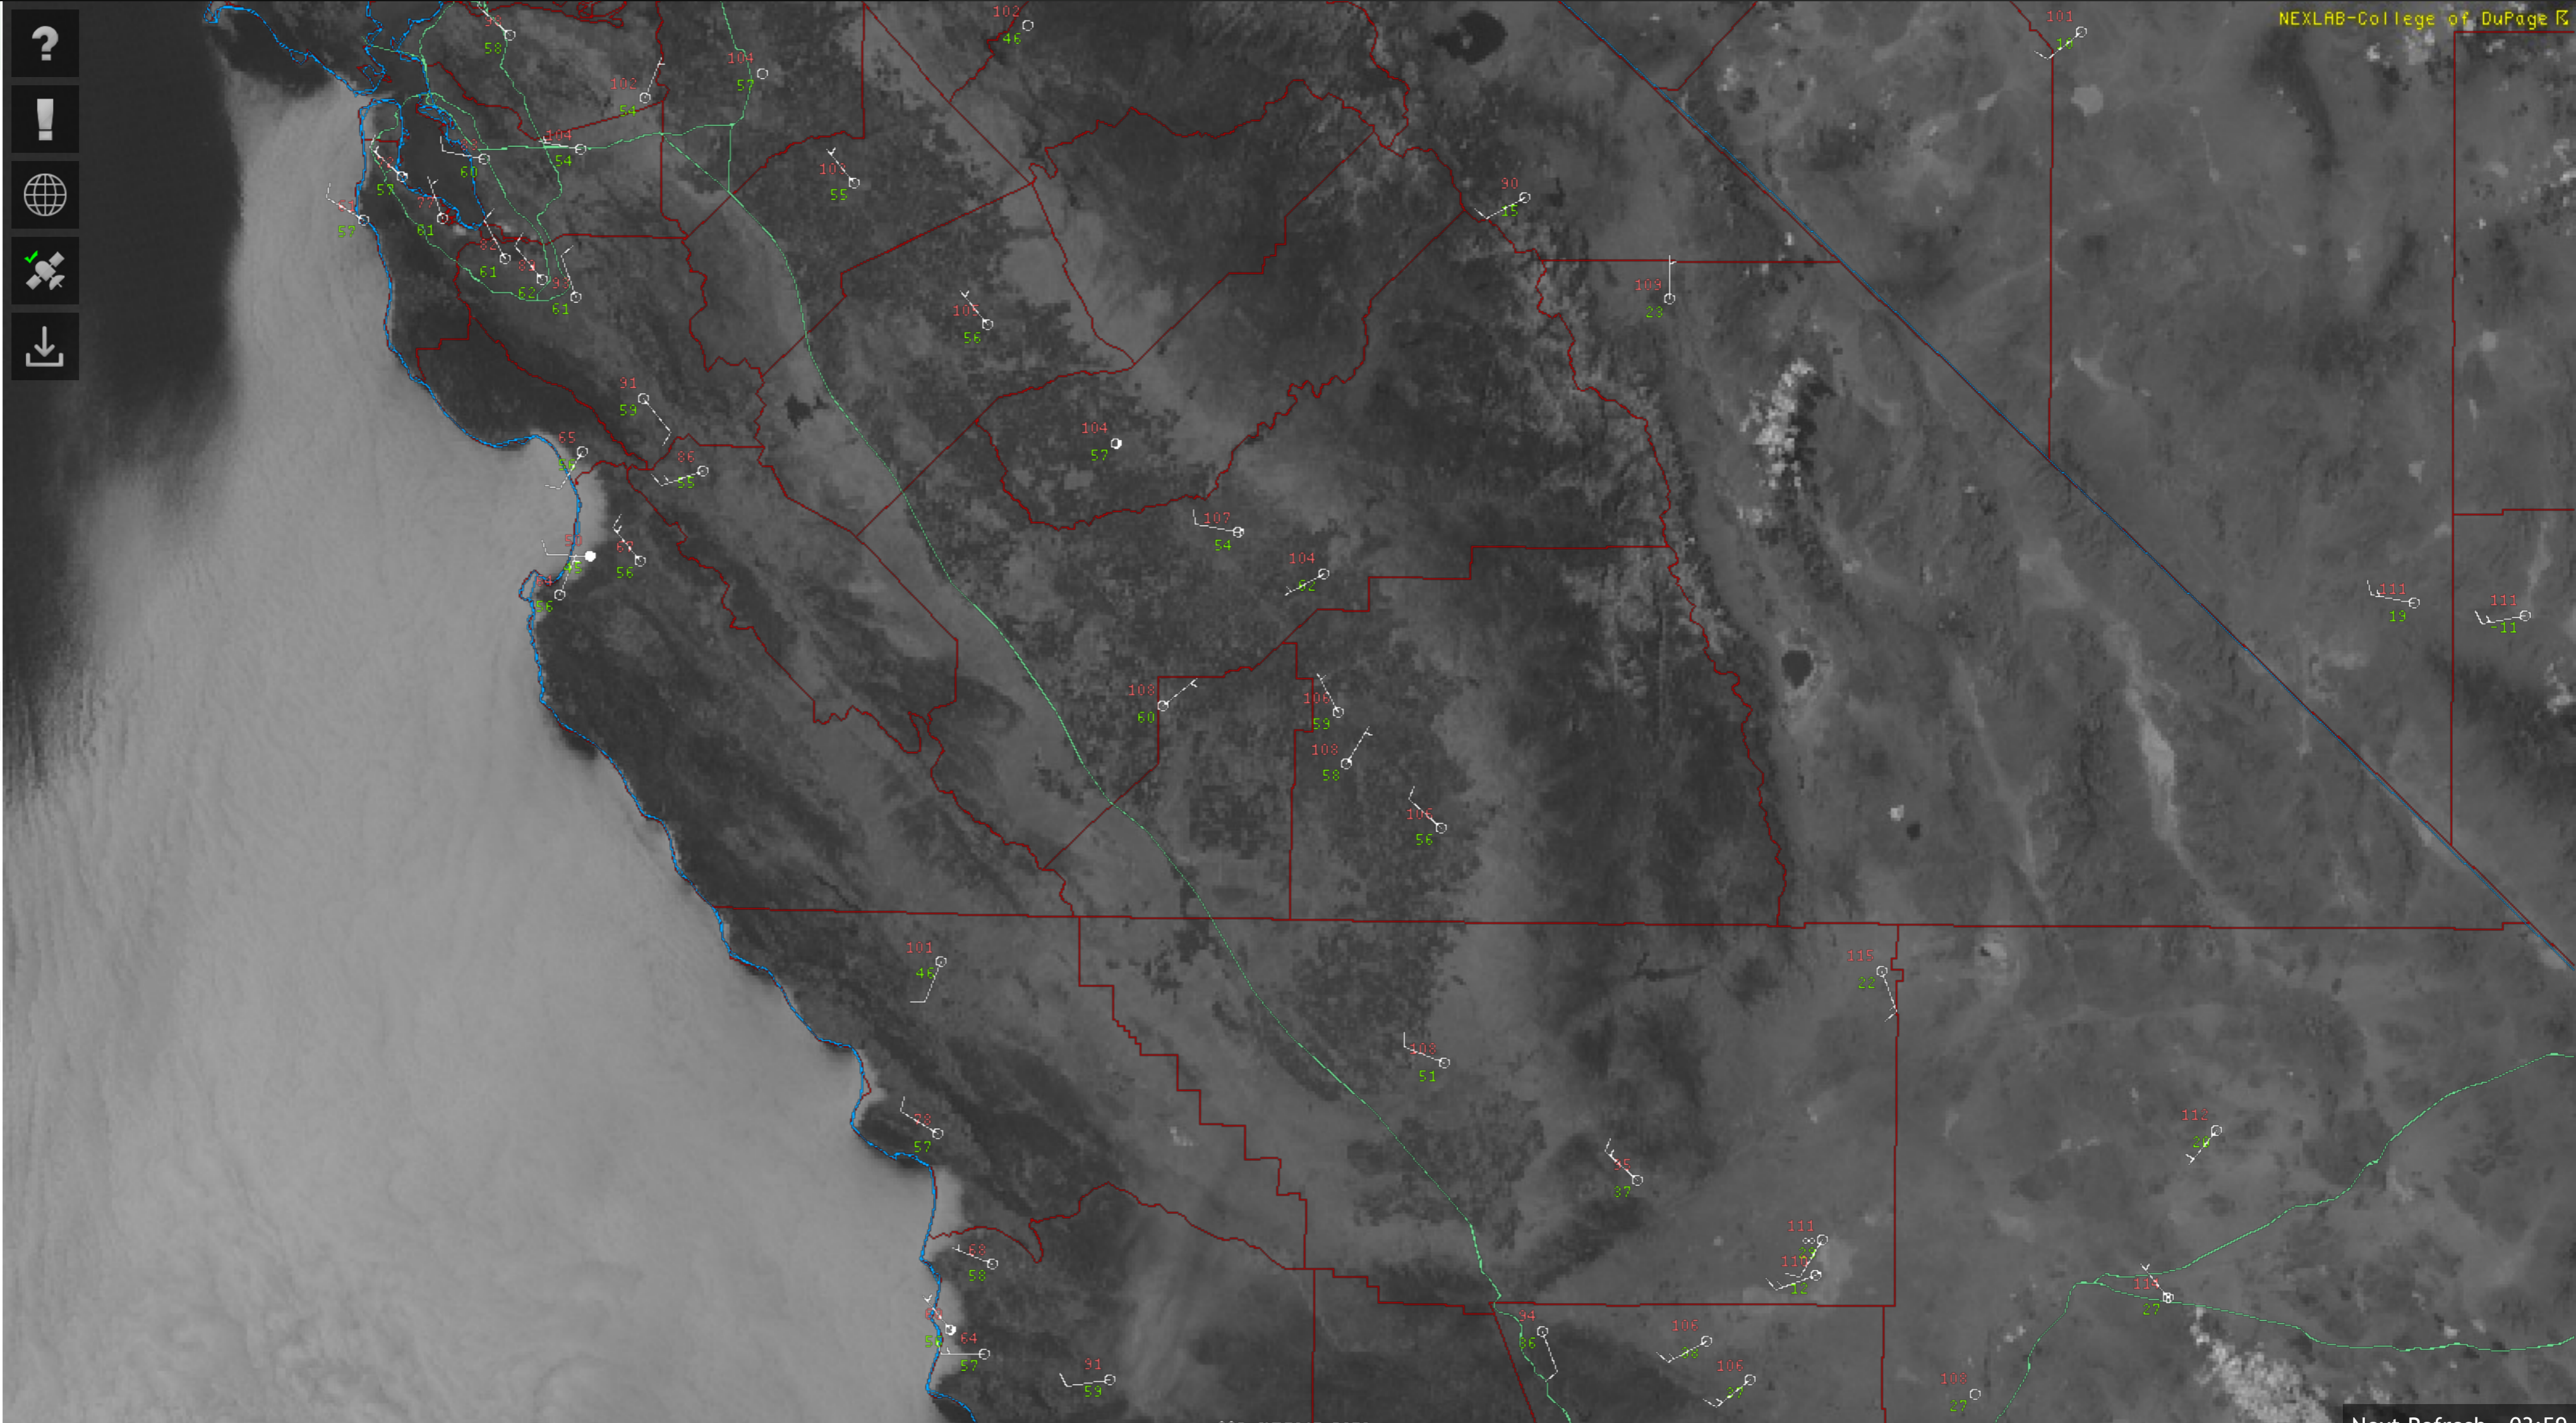

View Mesoscale Floater Sectors

Select a Product:

NEXRAD Radar

Mosaic Radar Dual-Pol NEXRAD

ABI Bands

- 01: Visible (blue) 02: Visible (red)
- 03: Veggie (NIR) 04: Cirrus (NIR)
- 05: Snow/Ice (NIR) 06: Particle Size (NIR)
- 07: Shortwave IR 08: Upper-level WV
- 09: Mid-level WV 10: Lower-level WV
- 11: CLD Top Phase 12: Ozone
- 13: Clean (LWIR) 14: Long-wave IR
- 15: Dirty (LWIR) 16: CO2 (LWIR)

- All 2n 4n 6n 12n

Change Slider Type:

- Roll Drag

GOES-18 BAND 02 (VISIBLE 67 RED) 0.5 KM 1 VALID 11 JUL 24 00:06:17 UTC

Next Refresh - 03:59

4

Move Slider or Click Play to Animate