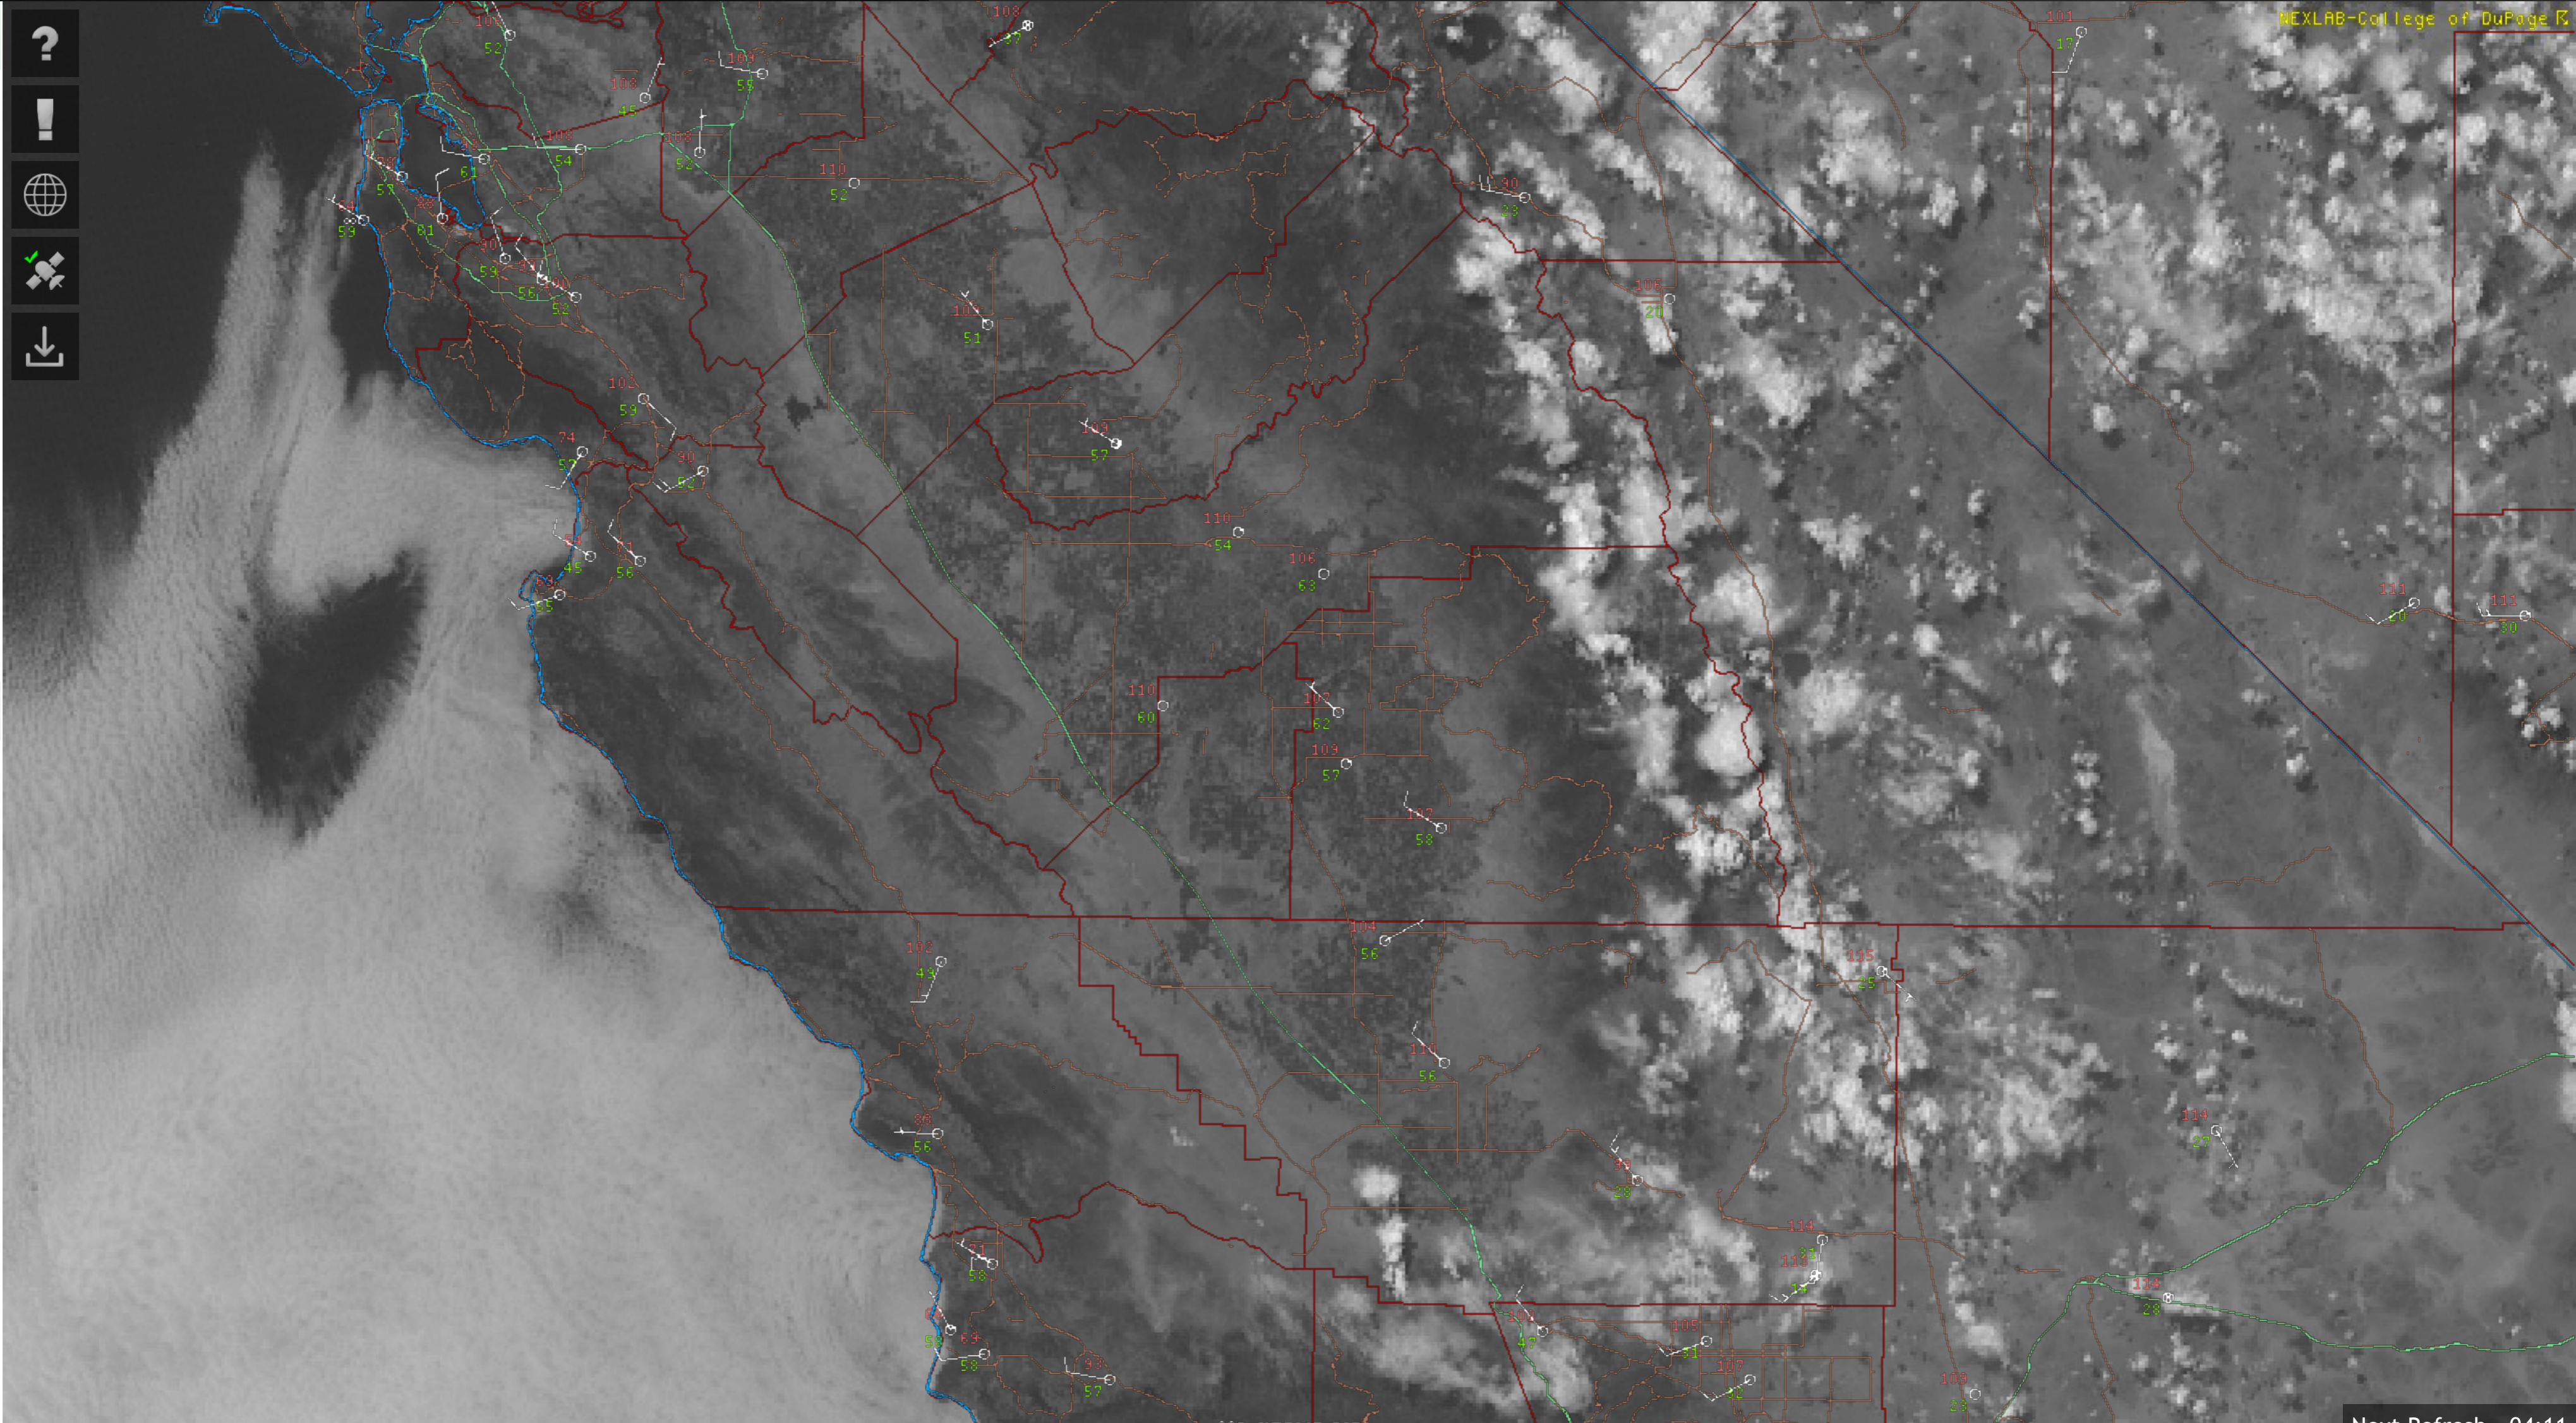

View Mesoscale Floater Sectors

Select a Product:

NEXRAD Radar

Mosaic Radar Dual-Pol NEXRAD

ABI Bands

- 01: Visible (blue) 02: Visible (red)
- 03: Veggie (NIR) 04: Cirrus (NIR)
- 05: Snow/Ice (NIR) 06: Particle Size (NIR)
- 07: Shortwave IR 08: Upper-level WV
- 09: Mid-level WV 10: Lower-level WV
- 11: CLD Top Phase 12: Ozone
- 13: Clean (LWIR) 14: Long-wave IR
- 15: Dirty (LWIR) 16: CO2 (LWIR)

- All 2n 4n 6n 12n

Change Slider Type:

- Roll Drag

GOES-18 BAND 02 (VISIBLE 63 RED) 0.5 KM 1 VALID 11 JUL 24 23:06:17 UTC

Move Slider or Click Play to 27

Next Refresh - 04:11